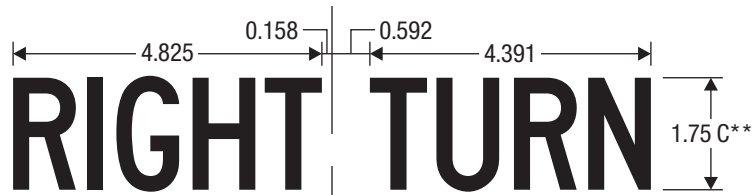

R9-23bL

LEFT (RIGHT) TURN MUST USE TURN BOX (with arrow)

R9-23bR

- * Reduce character spacing 20%.
- ** Reduce character spacing 40%.

COLORS: LEGEND, BORDER — BLACK
 BACKGROUND — WHITE (RETROREFLECTIVE)