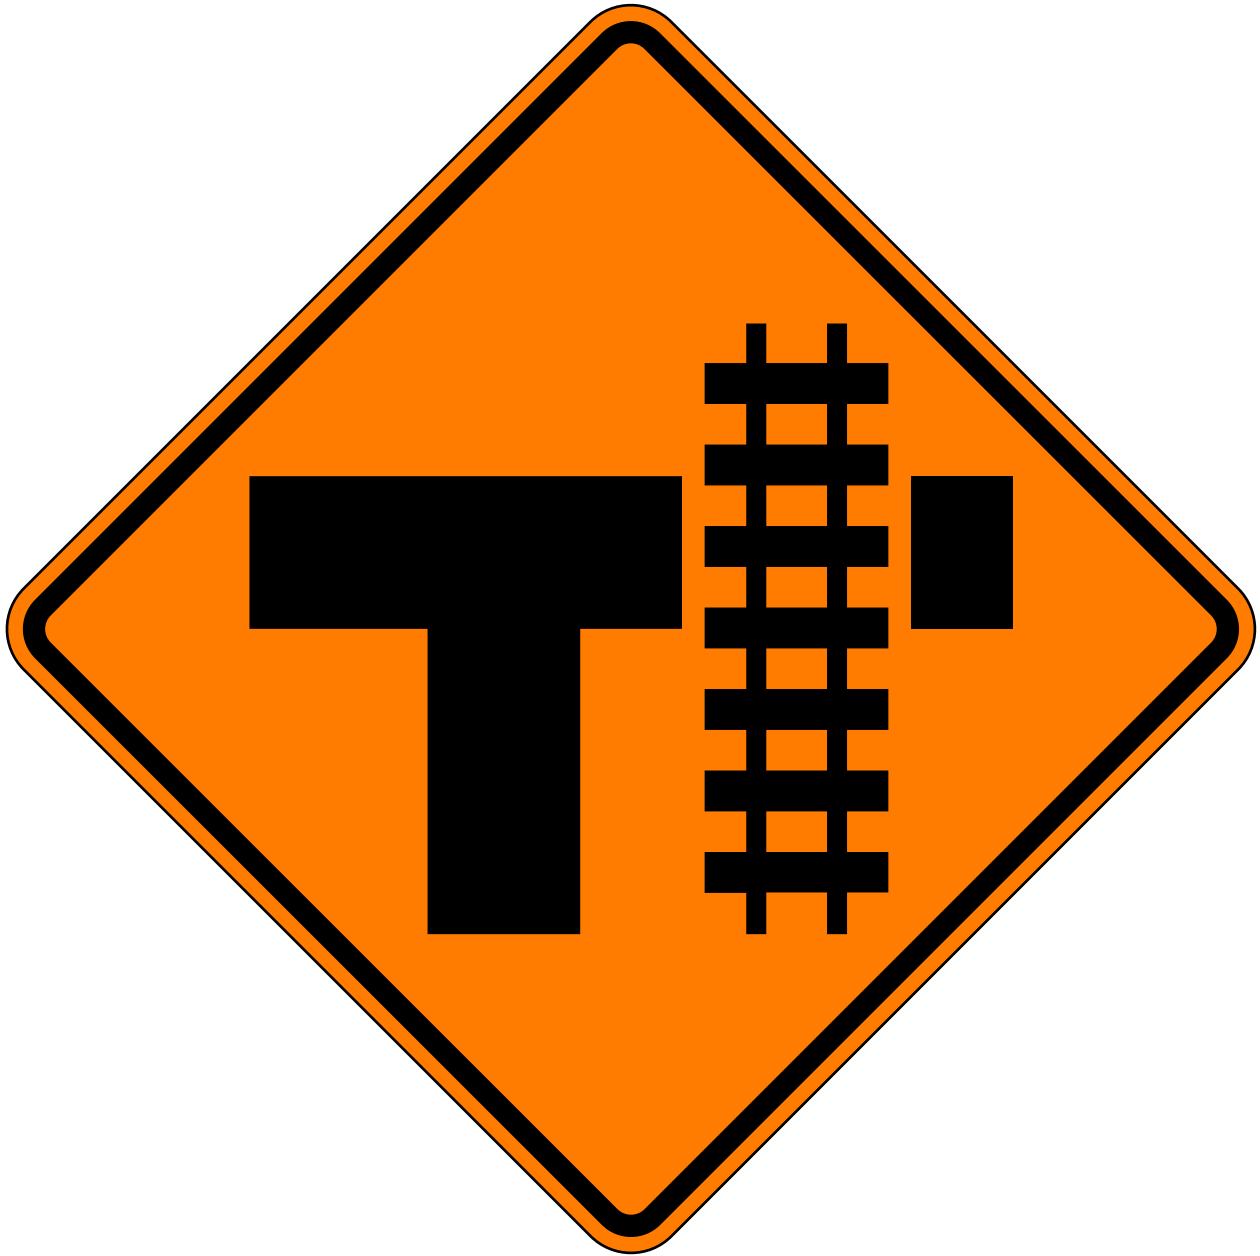

W10-4L
Railroad Crossing (On Left Side of T Intersection)

Sign image from the Manual of Traffic Signs <<http://www.trafficsign.us/>>
This sign image copyright Richard C. Moeur. All rights reserved.

W10-4R
Railroad Crossing (On Right Side of T Intersection)

Sign image from the Manual of Traffic Signs <<http://www.trafficsign.us/>>
This sign image copyright Richard C. Moeur. All rights reserved.

W10-4L
Railroad Crossing (On Left Side of T Intersection)

Sign image from the Manual of Traffic Signs <<http://www.trafficsign.us/>>
This sign image copyright Richard C. Moeur. All rights reserved.

W10-4R
Railroad Crossing (On Right Side of T Intersection)

Sign image from the Manual of Traffic Signs <<http://www.trafficsign.us/>>
This sign image copyright Richard C. Moeur. All rights reserved.