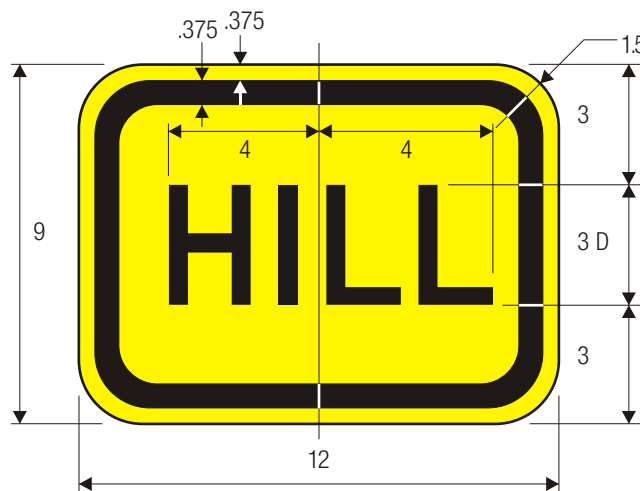

W7-5

*See page 6-7 for symbol design.

BICYCLE HILL PLAQUE

A	B	C	D	E	F	G	H
18	.375	.625	1.75	4	5.625	12.625	1.5
24	.375	.625	2.3	5.3	7.5	16.833	1.5

W7-5a

COLORS: LEGEND — BLACK
 BACKGROUND — YELLOW (RETROREFLECTIVE)