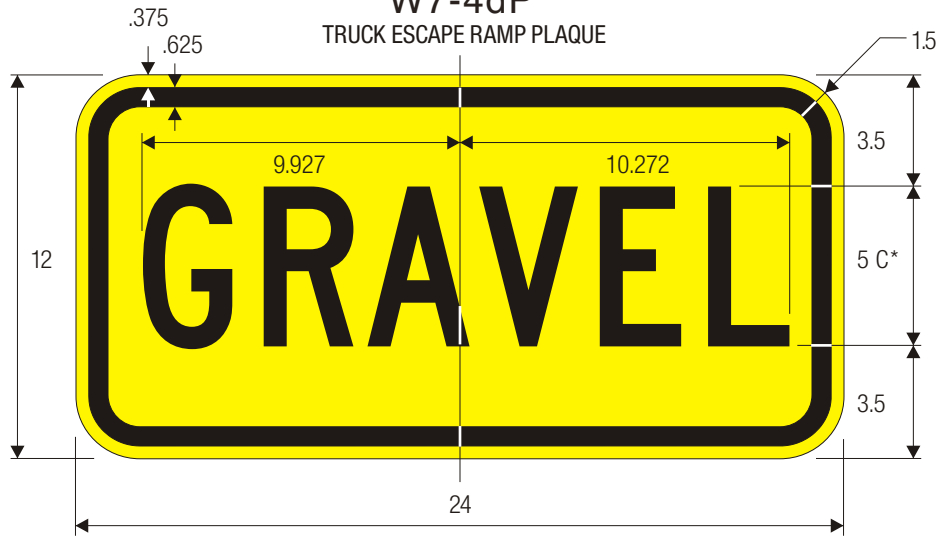

W7-4dP
TRUCK ESCAPE RAMP PLAQUE

W7-4eP
TRUCK ESCAPE RAMP PLAQUE

W7-4fP
TRUCK ESCAPE RAMP PLAQUE

*Series 2000 Standard Alphabets.

COLORS: LEGEND — BLACK
BACKGROUND — YELLOW (RETROREFLECTIVE)