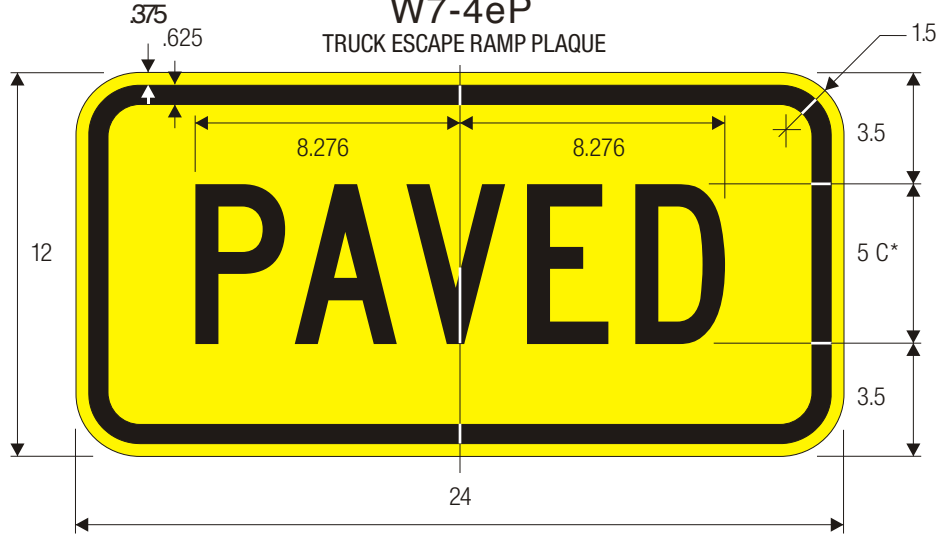

W7-4dP
TRUCK ESCAPE RAMP PLAQUE

W7-4eP
TRUCK ESCAPE RAMP PLAQUE

W7-4fP
TRUCK ESCAPE RAMP PLAQUE

*Series 2000 Standard Alphabets.

COLORS: LEGEND — BLACK
BACKGROUND — YELLOW (RETROREFLECTIVE)