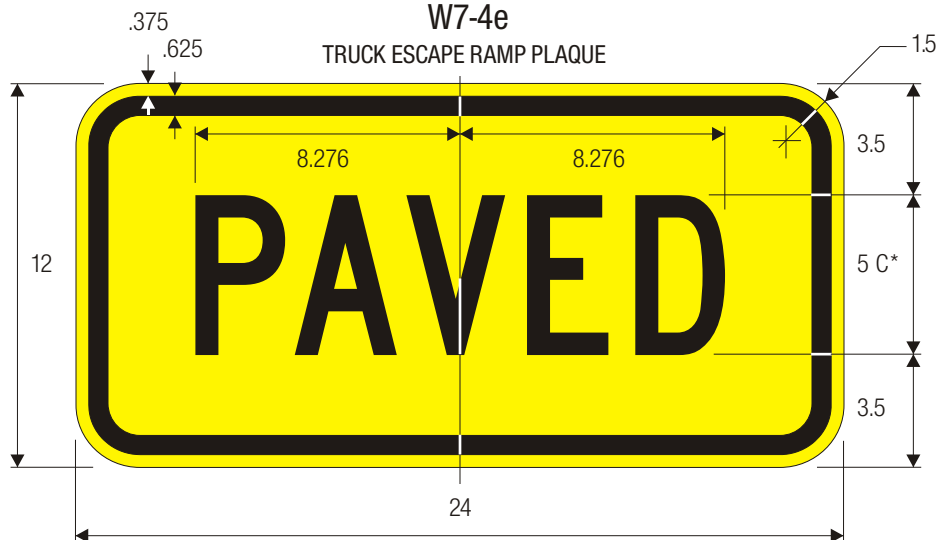

W7-4d

TRUCK ESCAPE RAMP PLAQUE

W7-4e

TRUCK ESCAPE RAMP PLAQUE

W7-4f

TRUCK ESCAPE RAMP PLAQUE

*Series 2000 Standard Alphabets.

COLORS: LEGEND — BLACK
BACKGROUND — YELLOW (RETROREFLECTIVE)