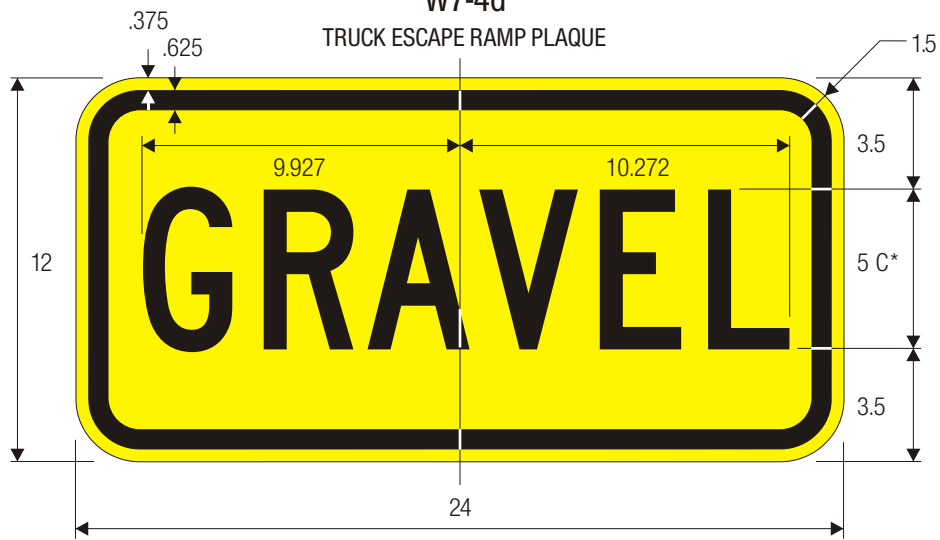

W7-4d

TRUCK ESCAPE RAMP PLAQUE

W7-4e

TRUCK ESCAPE RAMP PLAQUE

W7-4f

TRUCK ESCAPE RAMP PLAQUE

*Series 2000 Standard Alphabets.

COLORS: LEGEND — BLACK
BACKGROUND — YELLOW (RETROREFLECTIVE)