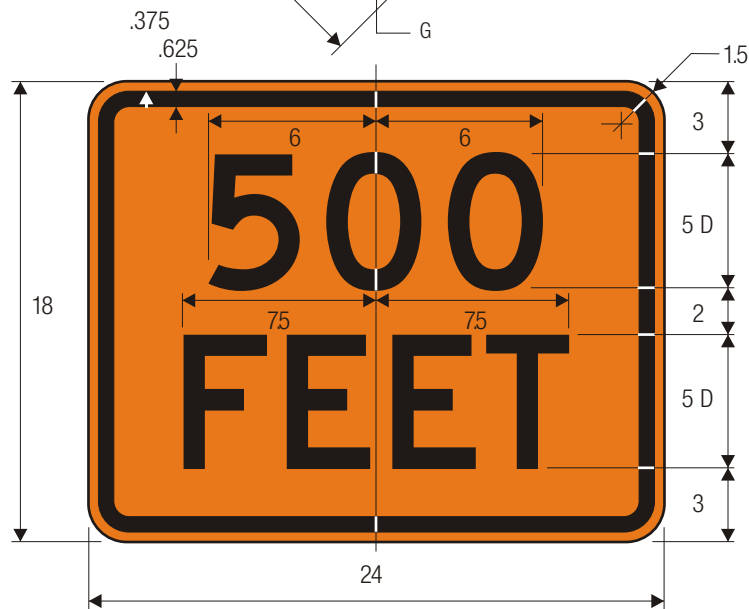

W20-7a

FLAGGER

*See page 6-35 for symbol design.

W16-2
DISTANCE (2 LINE) (ENGLISH)

A	B	C	D	E	F	G
24	.375	.625	1.75	9	9.688	1.5
30	.5	.75	2.25	11.25	12.125	1.875
36	.625	.875	2.75	13.5	14.625	2.25
48	.75	1.25	3.75	18	19.5	3

TTC SIGN COLORS:

LEGEND — BLACK

BACKGROUND— ORANGE (RETROREFLECTIVE)