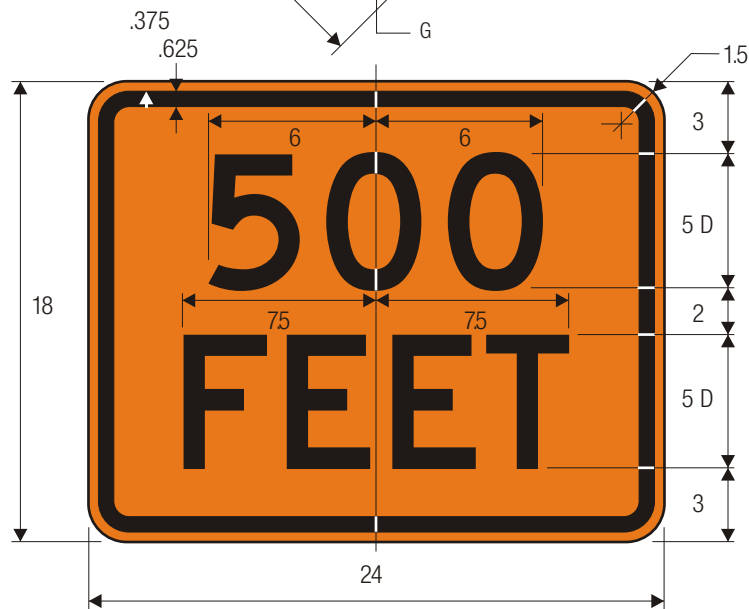

W20-7a

FLAGGER

\*See page 6-35 for symbol design.

W16-2  
DISTANCE (2 LINE) (ENGLISH)

A	B	C	D	E	F	G
24	.375	.625	1.75	9	9.688	1.5
30	.5	.75	2.25	11.25	12.125	1.875
36	.625	.875	2.75	13.5	14.625	2.25
48	.75	1.25	3.75	18	19.5	3

TTC SIGN COLORS:

LEGEND — BLACK

BACKGROUND— ORANGE (RETROREFLECTIVE)