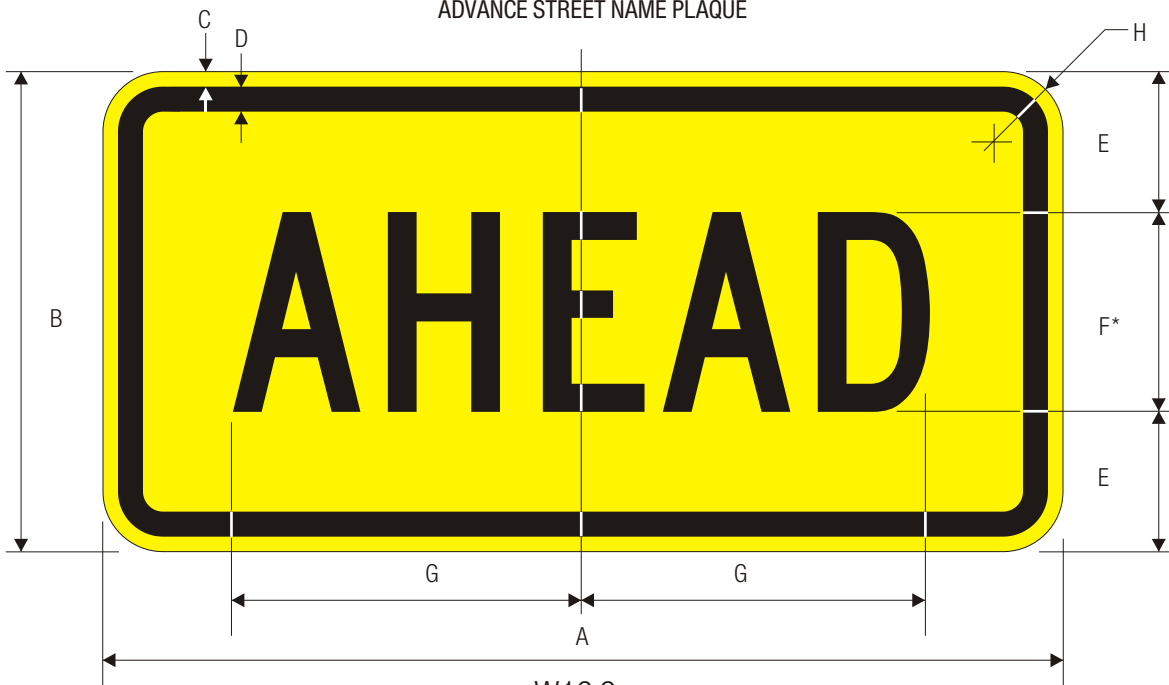

W16-8

ADVANCE STREET NAME PLAQUE

*Series 2000 Standard Alphabets.

W16-9p

AHEAD PLAQUE

	A	B	C	D	E	F	G	H
C	24	12	.375	.625	3.5	5 C	8.714	1.5
	30	18	.5	.75	5.5	7 C	12.201	1.875
	36	24	.625	.875	8	8 C	13.944	2.25
	48	36	.75	1.25	13	10 C	17.428	3

COLORS: LEGEND — BLACK
 BACKGROUND— YELLOW (RETROREFLECTIVE)