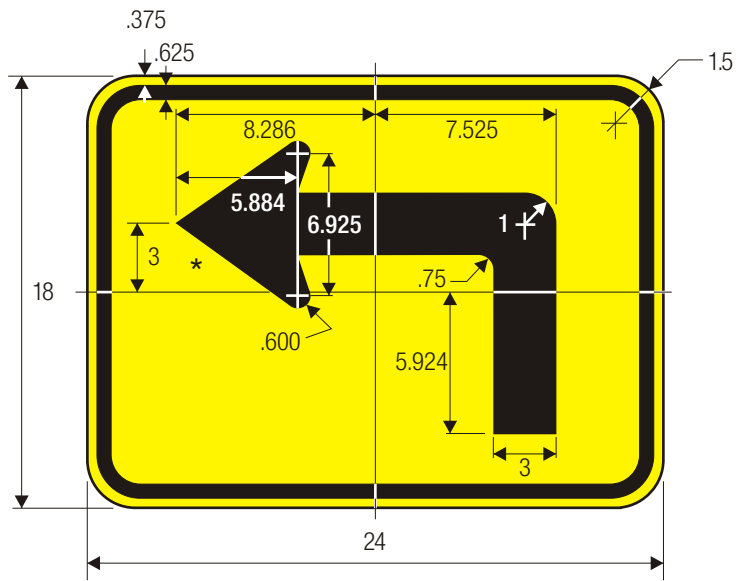

W16-5pR
ARROW PLAQUE

W16-5pL
ARROW PLAQUE

W16-6pR
ARROW PLAQUE

W16-6pL
ARROW PLAQUE

*See page 6-2 for arrow design.

COLORS: SYMBOL — BLACK
BACKGROUND — YELLOW (RETROREFLECTIVE)