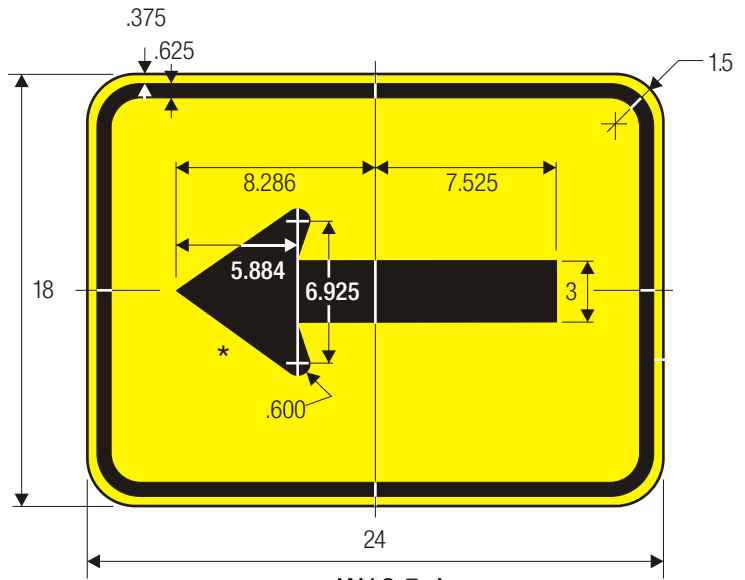

W16-5pR
ARROW PLAQUE

W16-5pL
ARROW PLAQUE

W16-6pR
ARROW PLAQUE

W16-6pL
ARROW PLAQUE

*See page 6-2 for arrow design.

COLORS: SYMBOL — BLACK
BACKGROUND — YELLOW (RETROREFLECTIVE)