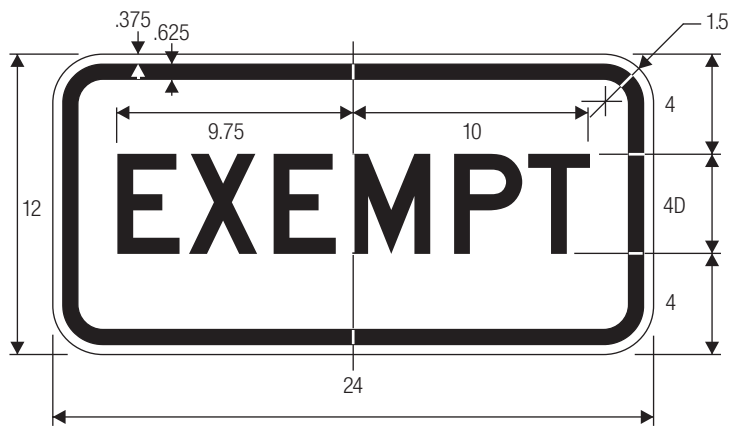

COLORS: LEGEND, BORDER — BLACK  
BACKGROUND YELLOW (RETROREFLECTIVE)

W10-1aP  
EXEMPT (PLAQUE)