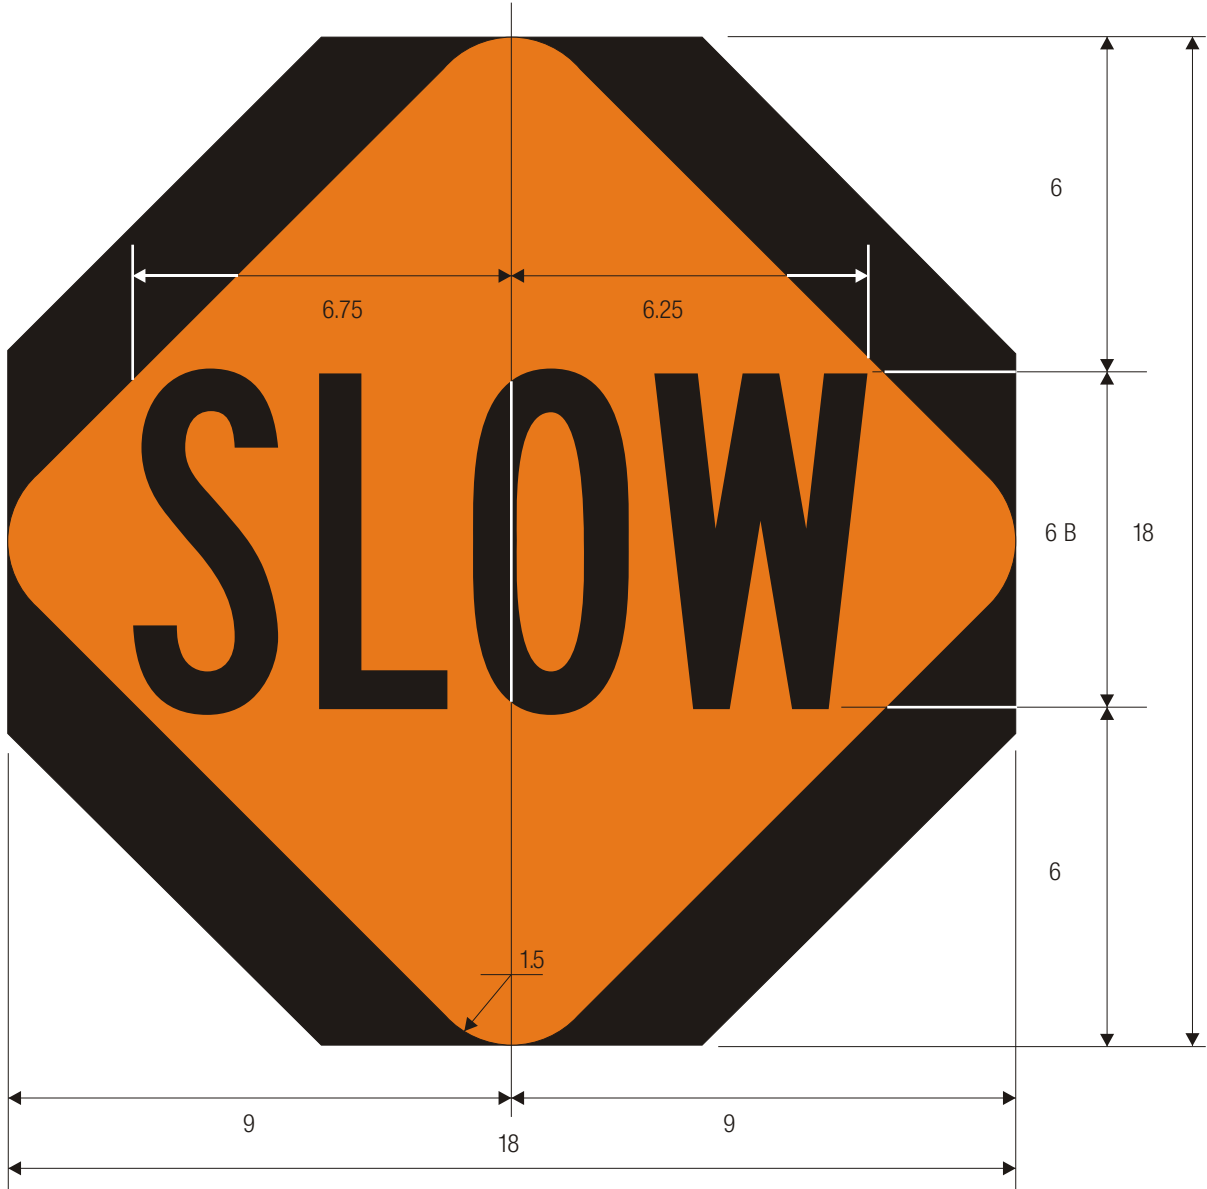

STOP - SLOW PADDLE

COLORS: LEGEND — WHITE (RETROREFLECTIVE)  
 BACKGROUND — RED (RETROREFLECTIVE)

STOP - SLOW PADDLE

COLORS: LEGEND                    – BLACK  
 BACKGROUND                    – ORANGE (RETROREFLECTIVE)  
 AREA OUTSIDE DIAMOND – BLACK