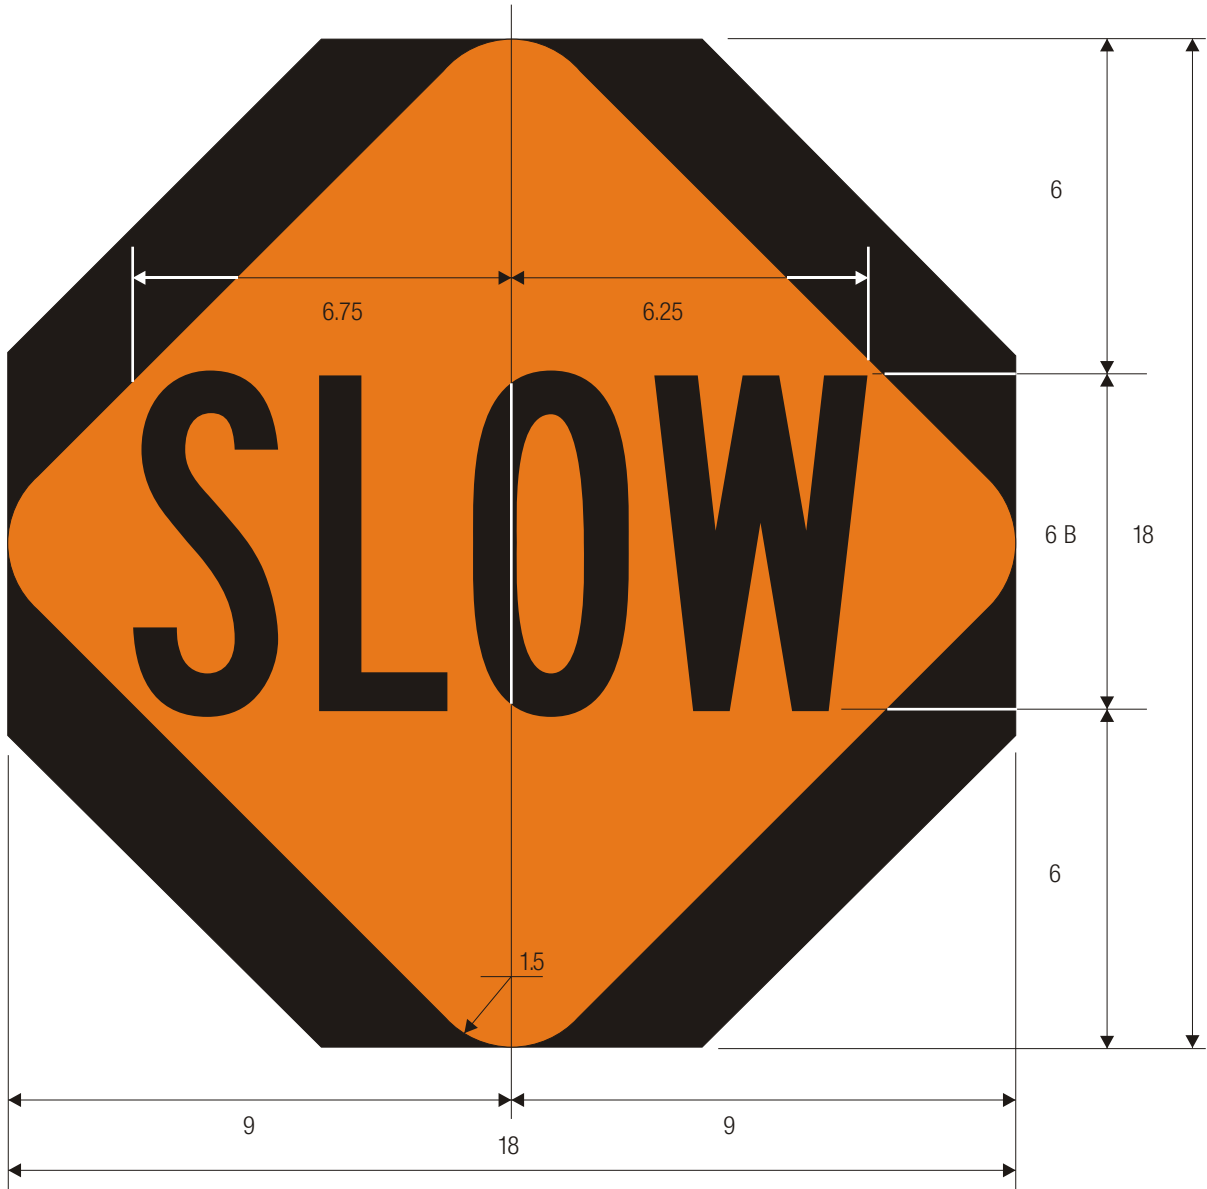

STOP - SLOW PADDLE

COLORS: LEGEND — WHITE (RETROREFLECTIVE)
 BACKGROUND — RED (RETROREFLECTIVE)

STOP - SLOW PADDLE

COLORS: LEGEND – BLACK
 BACKGROUND – ORANGE (RETROREFLECTIVE)
 AREA OUTSIDE DIAMOND – BLACK