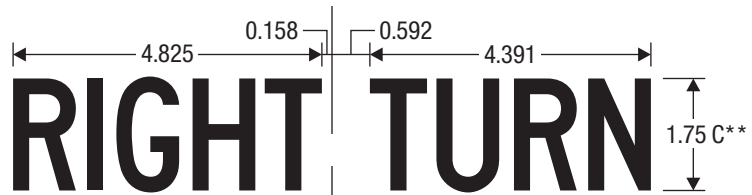

R9-23aL

LEFT (RIGHT) TURN MUST USE TURN BOX

R9-23aR

- * Reduce character spacing 20%.
- ** Reduce character spacing 40%.

COLORS: LEGEND, BORDER — BLACK
 BACKGROUND — WHITE (RETROREFLECTIVE)