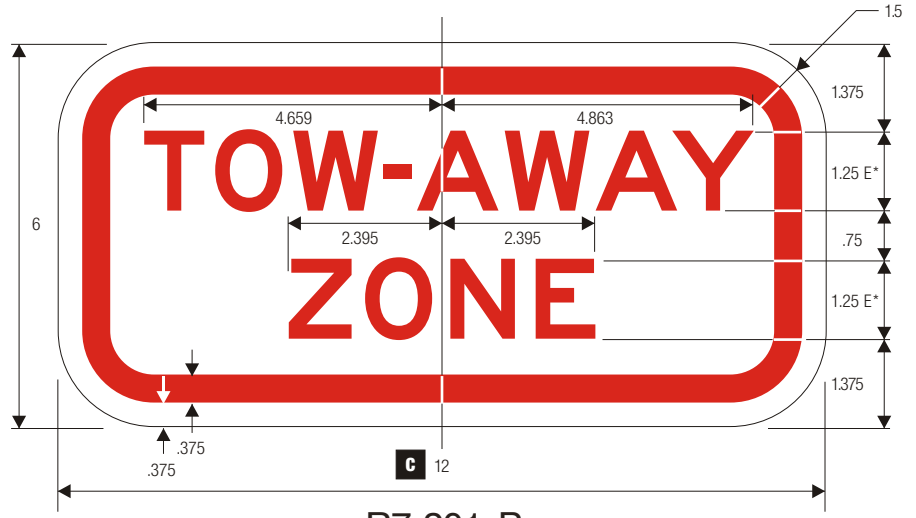

COLORS:
 LEGEND — RED (RETROREFLECTIVE)
 BACKGROUND — WHITE (RETROREFLECTIVE)

R7-201aP
 TOW AWAY ZONE

COLORS:
 LEGEND — BLACK
 BACKGROUND — WHITE (RETROREFLECTIVE)

**See page 6-11 for symbol design.

R7-201 P
 TOW AWAY ZONE

COLORS:
 LEGEND — RED (RETROREFLECTIVE)
 BACKGROUND — WHITE (RETROREFLECTIVE)

*Series 2000 Standard Alphabets.

R7-202P
 THIS SIDE OF SIGN