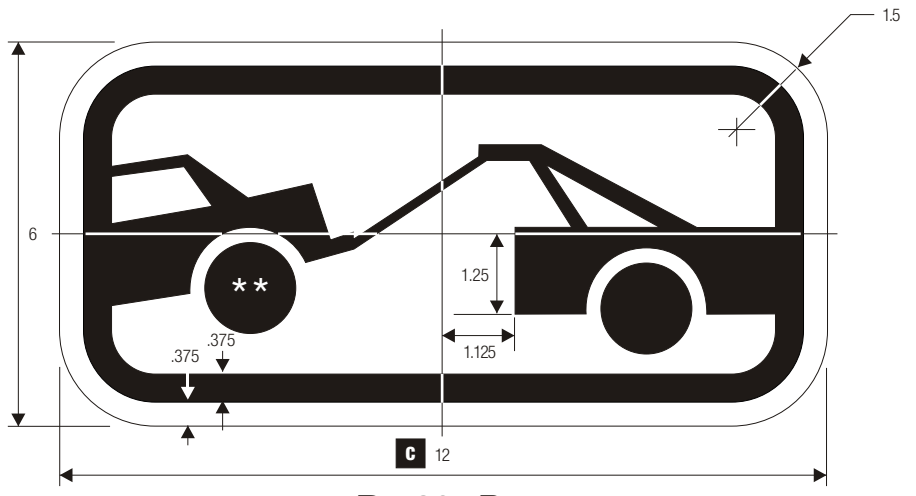

COLORS:
 LEGEND — RED (RETROREFLECTIVE)
 BACKGROUND — WHITE (RETROREFLECTIVE)

R7-201aP
 TOW AWAY ZONE

COLORS:
 LEGEND — BLACK
 BACKGROUND — WHITE (RETROREFLECTIVE)

**See page 6-11 for symbol design.

R7-201 P
 TOW AWAY ZONE

COLORS:
 LEGEND — RED (RETROREFLECTIVE)
 BACKGROUND — WHITE (RETROREFLECTIVE)

*Series 2000 Standard Alphabets.

R7-202P
 THIS SIDE OF SIGN