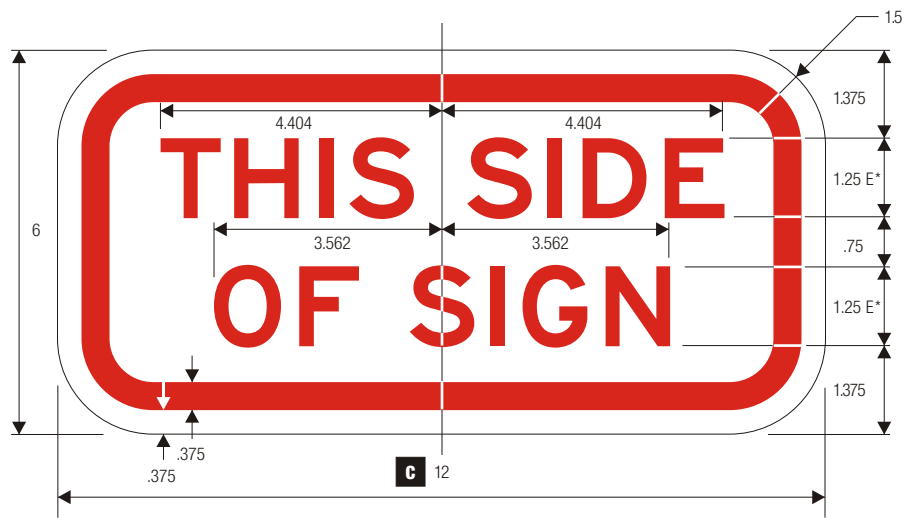

COLORS:
 LEGEND — RED (RETROREFLECTIVE)
 BACKGROUND — WHITE (RETROREFLECTIVE)

R7-201aP
 TOW AWAY ZONE

COLORS:
 LEGEND — BLACK
 BACKGROUND — WHITE (RETROREFLECTIVE)

**See page 6-11 for symbol design.

R7-201 P
 TOW AWAY ZONE

COLORS:
 LEGEND — RED (RETROREFLECTIVE)
 BACKGROUND — WHITE (RETROREFLECTIVE)

*Series 2000 Standard Alphabets.

R7-202P
 THIS SIDE OF SIGN