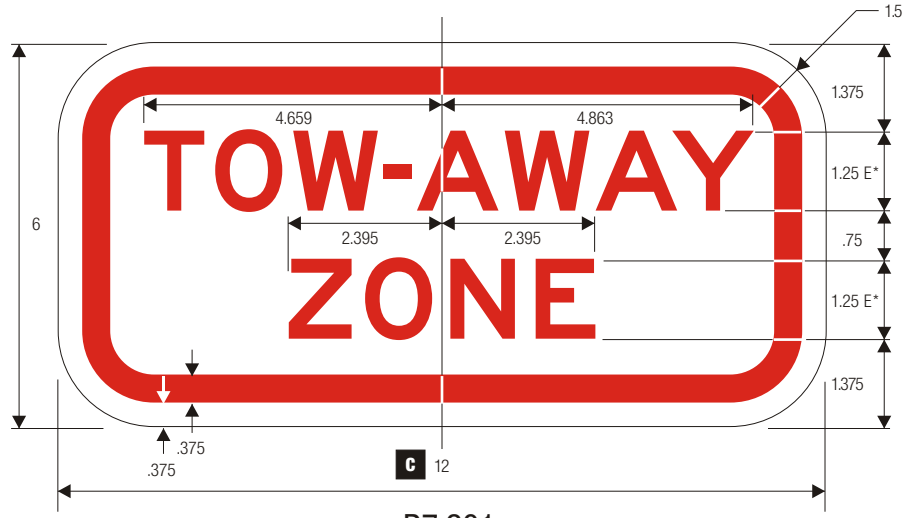

COLORS:
 LEGEND — RED (RETROREFLECTIVE)
 BACKGROUND — WHITE (RETROREFLECTIVE)

R7-201
 TOW AWAY ZONE

COLORS:
 LEGEND — BLACK
 BACKGROUND — WHITE (RETROREFLECTIVE)

**See page 6-11 for symbol design.

R7-201a
 TOW AWAY ZONE

COLORS:
 LEGEND — RED (RETROREFLECTIVE)
 BACKGROUND — WHITE (RETROREFLECTIVE)

*Series 2000 Standard Alphabets.

R7-202
 THIS SIDE OF SIGN