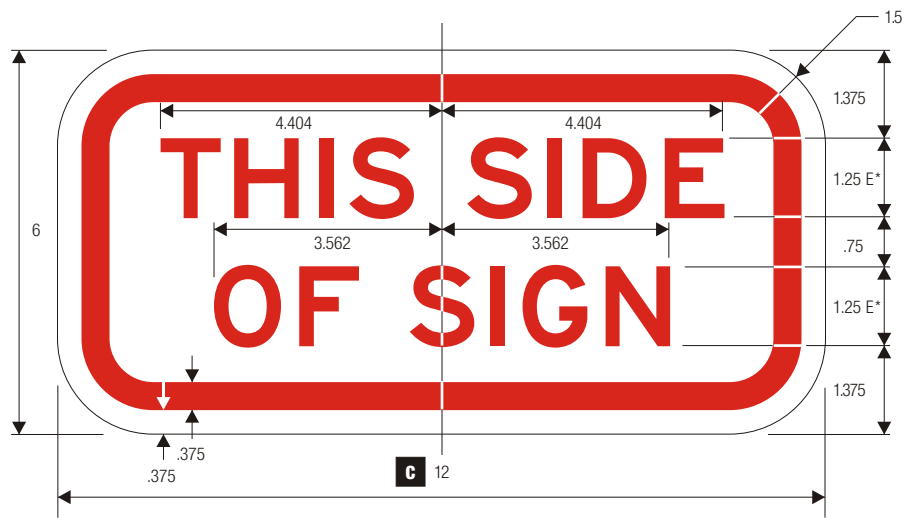

COLORS:
 LEGEND — RED (RETROREFLECTIVE)
 BACKGROUND — WHITE (RETROREFLECTIVE)

R7-201
 TOW AWAY ZONE

COLORS:
 LEGEND — BLACK
 BACKGROUND — WHITE (RETROREFLECTIVE)

**See page 6-11 for symbol design.

R7-201a
 TOW AWAY ZONE

COLORS:
 LEGEND — RED (RETROREFLECTIVE)
 BACKGROUND — WHITE (RETROREFLECTIVE)

*Series 2000 Standard Alphabets.

R7-202
 THIS SIDE OF SIGN