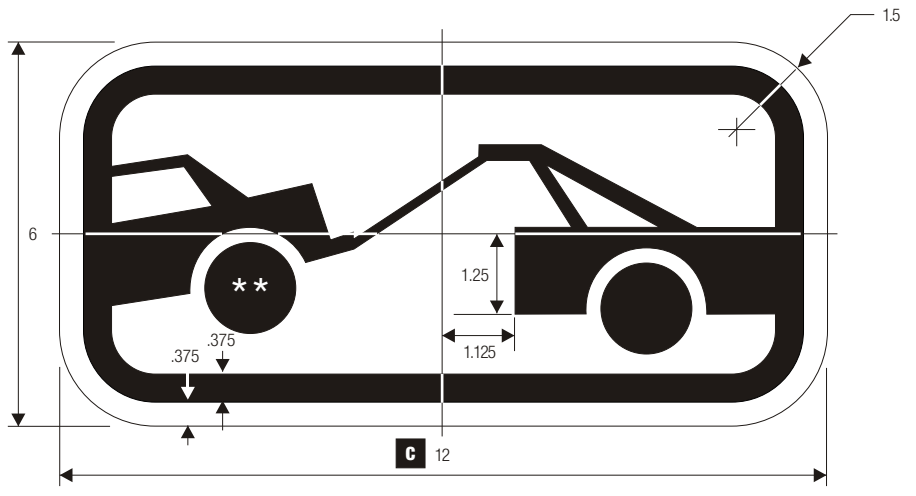

COLORS:
 LEGEND — RED (RETROREFLECTIVE)
 BACKGROUND — WHITE (RETROREFLECTIVE)

R7-201
 TOW AWAY ZONE

COLORS:
 LEGEND — BLACK
 BACKGROUND — WHITE (RETROREFLECTIVE)

**See page 6-11 for symbol design.

R7-201a
 TOW AWAY ZONE

COLORS:
 LEGEND — RED (RETROREFLECTIVE)
 BACKGROUND — WHITE (RETROREFLECTIVE)

*Series 2000 Standard Alphabets.

R7-202
 THIS SIDE OF SIGN