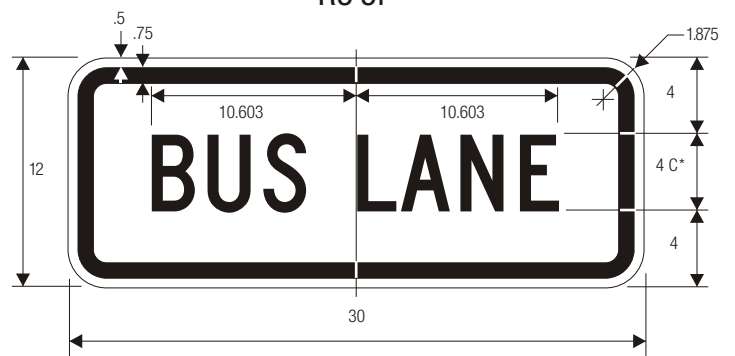

R3-5b

R3-5f

R3-5c

R3-5g

R3-5d

R3-5e

\*Series 2000 Standard Alphabets.

LANE CONTROL PLAQUES

COLORS: LEGEND — BLACK  
 BACKGROUND — WHITE (RETROREFLECTIVE)