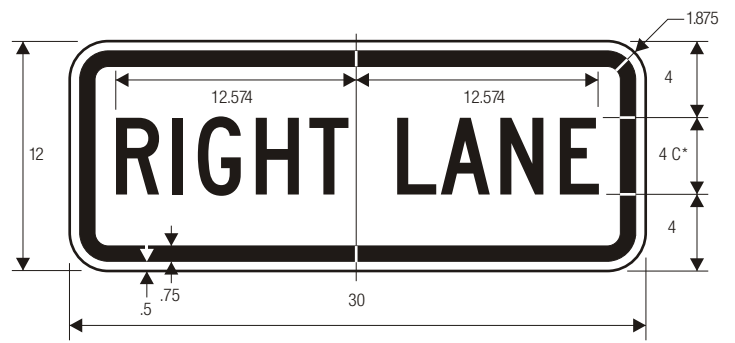

R3-5b

R3-5f

R3-5c

R3-5g

R3-5d

R3-5e

\*Series 2000 Standard Alphabets.

LANE CONTROL PLAQUES

COLORS: LEGEND — BLACK  
 BACKGROUND — WHITE (RETROREFLECTIVE)