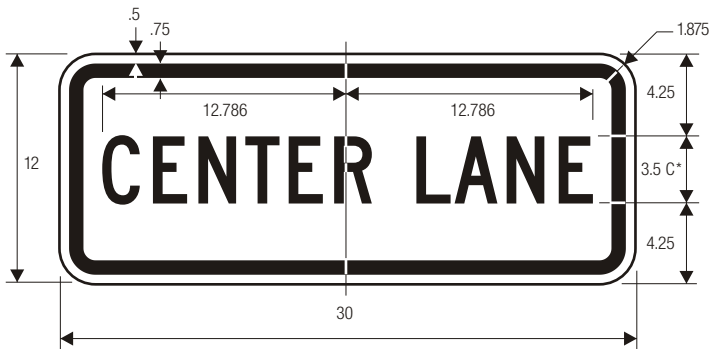

R3-5b

R3-5f

R3-5c

R3-5g

R3-5d

R3-5e

\*Series 2000 Standard Alphabets.

LANE CONTROL PLAQUES

COLORS: LEGEND — BLACK  
 BACKGROUND — WHITE (RETROREFLECTIVE)