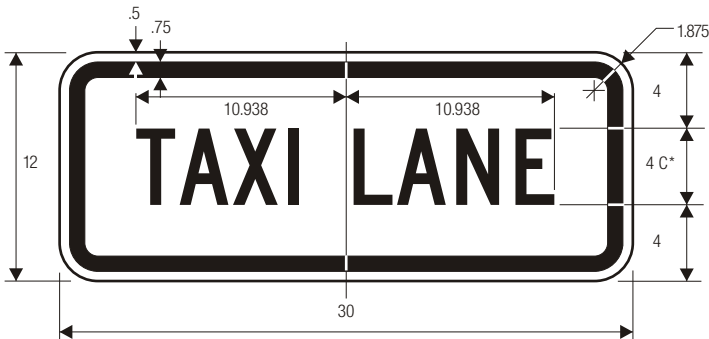

R3-5b

R3-5f

R3-5c

R3-5g

R3-5d

R3-5e

\*Series 2000 Standard Alphabets.

LANE CONTROL PLAQUES

COLORS: LEGEND — BLACK  
 BACKGROUND — WHITE (RETROREFLECTIVE)