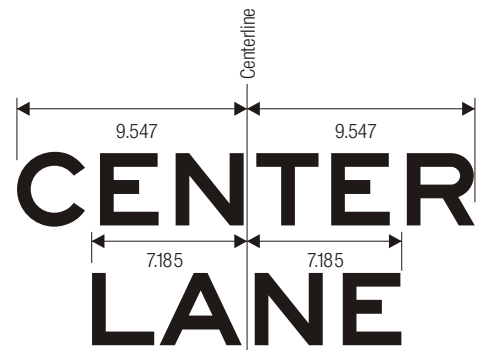

R15-4a
 LIGHT RAIL ONLY
 RIGHT LANE

R15-4b
 LIGHT RAIL ONLY
 LEFT LANE

R15-4c
 LIGHT RAIL ONLY
 CENTER LANE

*Series 2000 Standard Alphabets.
 **Reduce spacing to fit.
 ***See page 6-17 for symbol design.

TOP: LEGEND – WHITE (RETROREFLECTIVE)
 BACKGROUND – BLACK

BOTTOM: SYMBOL – BLACK
 LEGEND – BLACK
 BACKGROUND – WHITE (RETROREFLECTIVE)