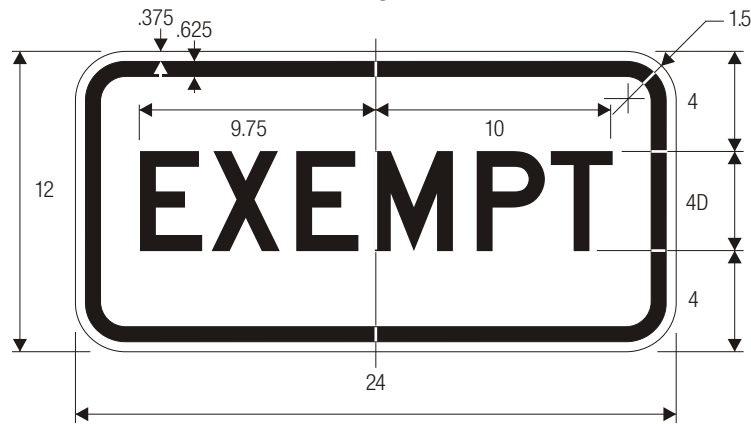

R15-1

LEGEND — BLACK  
BACKGROUND — WHITE (REFLECTIVE)

R15-2 NUMBER OF TRACKS

R15-3 / W10-1a EXEMPT

COLORS FOR W10-1a FOR USE WITH W10-1:  
LEGEND — BLACK  
BACKGROUND — YELLOW (RETROREFLECTIVE)

COLORS FOR R15-2, R15-3 FOR USE WITH R15-1:  
LEGEND — BLACK  
BACKGROUND — WHITE (RETROREFLECTIVE)

LEGEND — BLACK  
BACKGROUND — WHITE (REFLECTIVE)

COLORS FOR W10-1a FOR USE WITH W10-1:  
LEGEND — BLACK  
BACKGROUND — YELLOW (RETROREFLECTIVE)

COLORS FOR R15-2, R15-3 FOR USE WITH R15-1:  
LEGEND — BLACK  
BACKGROUND — WHITE (RETROREFLECTIVE)