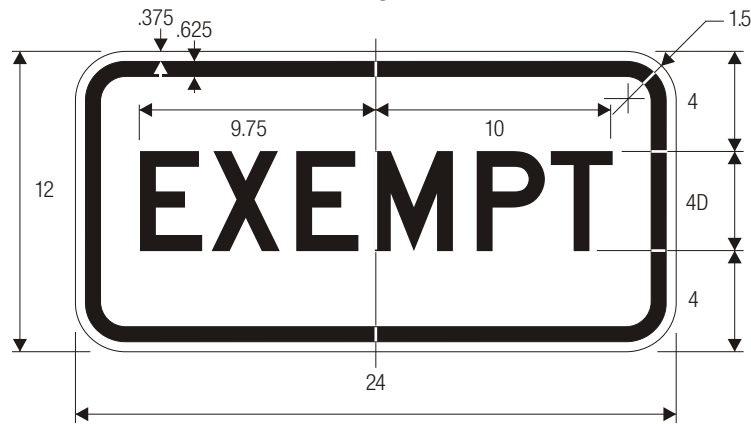

R15-1

LEGEND — BLACK
BACKGROUND — WHITE (REFLECTIVE)

R15-2 NUMBER OF TRACKS

R15-3 / W10-1a EXEMPT

COLORS FOR W10-1a FOR USE WITH W10-1:
LEGEND — BLACK
BACKGROUND — YELLOW (RETROREFLECTIVE)

COLORS FOR R15-2, R15-3 FOR USE WITH R15-1:
LEGEND — BLACK
BACKGROUND — WHITE (RETROREFLECTIVE)

LEGEND — BLACK
BACKGROUND — WHITE (REFLECTIVE)

COLORS FOR W10-1a FOR USE WITH W10-1:
LEGEND — BLACK
BACKGROUND — YELLOW (RETROREFLECTIVE)

COLORS FOR R15-2, R15-3 FOR USE WITH R15-1:
LEGEND — BLACK
BACKGROUND — WHITE (RETROREFLECTIVE)