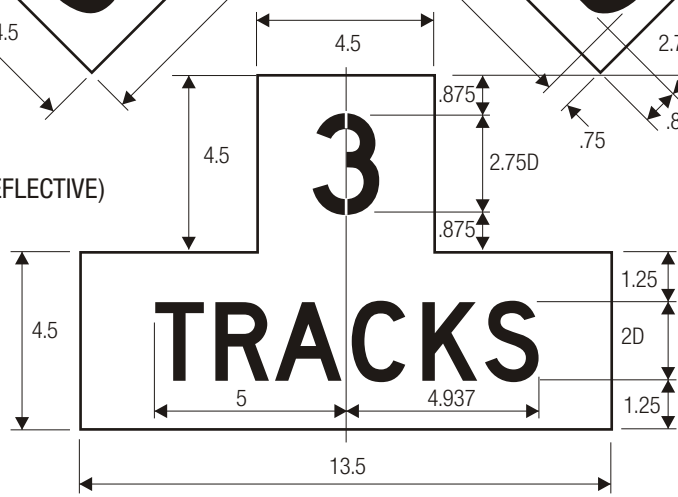

R15-1

LEGEND — BLACK
BACKGROUND — WHITE (REFLECTIVE)

R15-2 NUMBER OF TRACKS

R15-3 / W10-1a EXEMPT

COLORS FOR W10-1a FOR USE WITH W10-1:
LEGEND — BLACK
BACKGROUND — YELLOW (RETROREFLECTIVE)

COLORS FOR R15-2, R15-3 FOR USE WITH R15-1:
LEGEND — BLACK
BACKGROUND — WHITE (RETROREFLECTIVE)

LEGEND — BLACK
BACKGROUND — WHITE (REFLECTIVE)

COLORS FOR W10-1a FOR USE WITH W10-1:
LEGEND — BLACK
BACKGROUND — YELLOW (RETROREFLECTIVE)

COLORS FOR R15-2, R15-3 FOR USE WITH R15-1:
LEGEND — BLACK
BACKGROUND — WHITE (RETROREFLECTIVE)