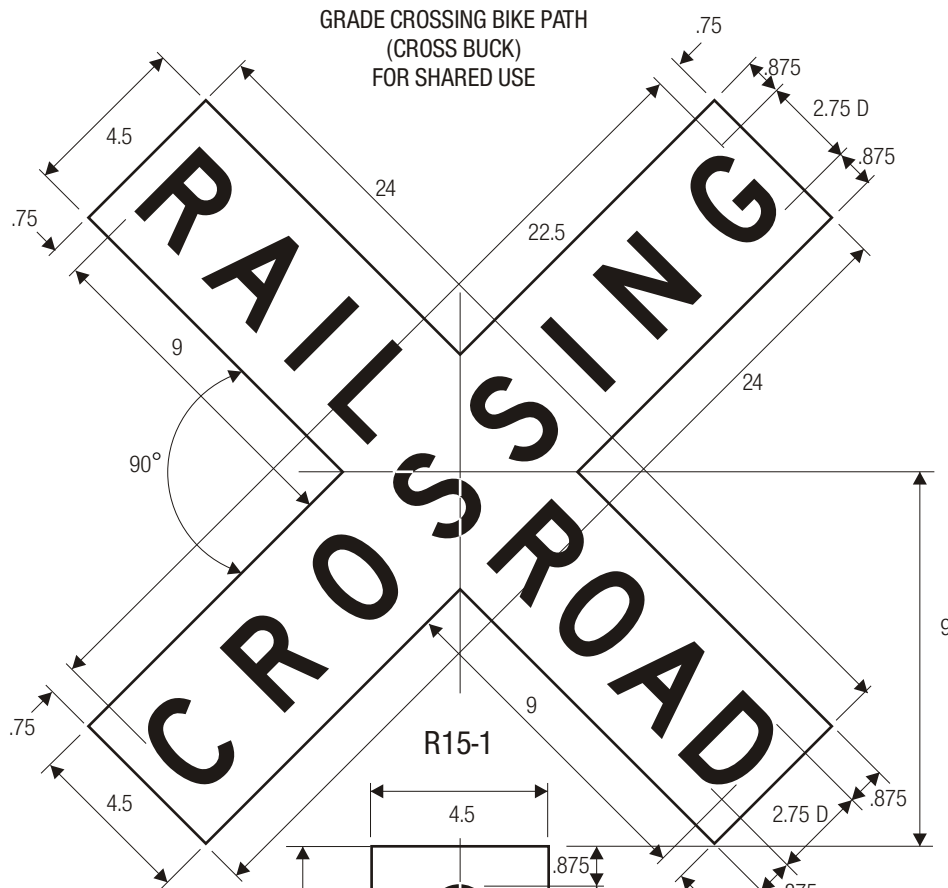

R15-1

LEGEND — BLACK
BACKGROUND — WHITE (REFLECTIVE)

R15-2 NUMBER OF TRACKS

R15-3 / W10-1a EXEMPT

COLORS FOR W10-1a FOR USE WITH W10-1:
LEGEND — BLACK
BACKGROUND — YELLOW (RETROREFLECTIVE)

COLORS FOR R15-2, R15-3 FOR USE WITH R15-1:
LEGEND — BLACK
BACKGROUND — WHITE (RETROREFLECTIVE)

LEGEND — BLACK
BACKGROUND — WHITE (REFLECTIVE)

COLORS FOR W10-1a FOR USE WITH W10-1:
LEGEND — BLACK
BACKGROUND — YELLOW (RETROREFLECTIVE)

COLORS FOR R15-2, R15-3 FOR USE WITH R15-1:
LEGEND — BLACK
BACKGROUND — WHITE (RETROREFLECTIVE)