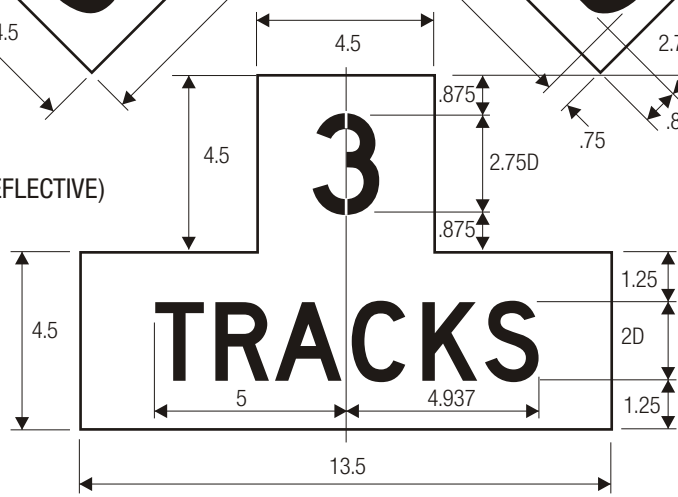

R15-1

LEGEND — BLACK  
BACKGROUND — WHITE (REFLECTIVE)

R15-2 NUMBER OF TRACKS

R15-3 / W10-1a EXEMPT

COLORS FOR W10-1a FOR USE WITH W10-1:  
LEGEND — BLACK  
BACKGROUND — YELLOW (RETROREFLECTIVE)

COLORS FOR R15-2, R15-3 FOR USE WITH R15-1:  
LEGEND — BLACK  
BACKGROUND — WHITE (RETROREFLECTIVE)

LEGEND — BLACK  
BACKGROUND — WHITE (REFLECTIVE)

COLORS FOR W10-1a FOR USE WITH W10-1:  
LEGEND — BLACK  
BACKGROUND — YELLOW (RETROREFLECTIVE)

COLORS FOR R15-2, R15-3 FOR USE WITH R15-1:  
LEGEND — BLACK  
BACKGROUND — WHITE (RETROREFLECTIVE)