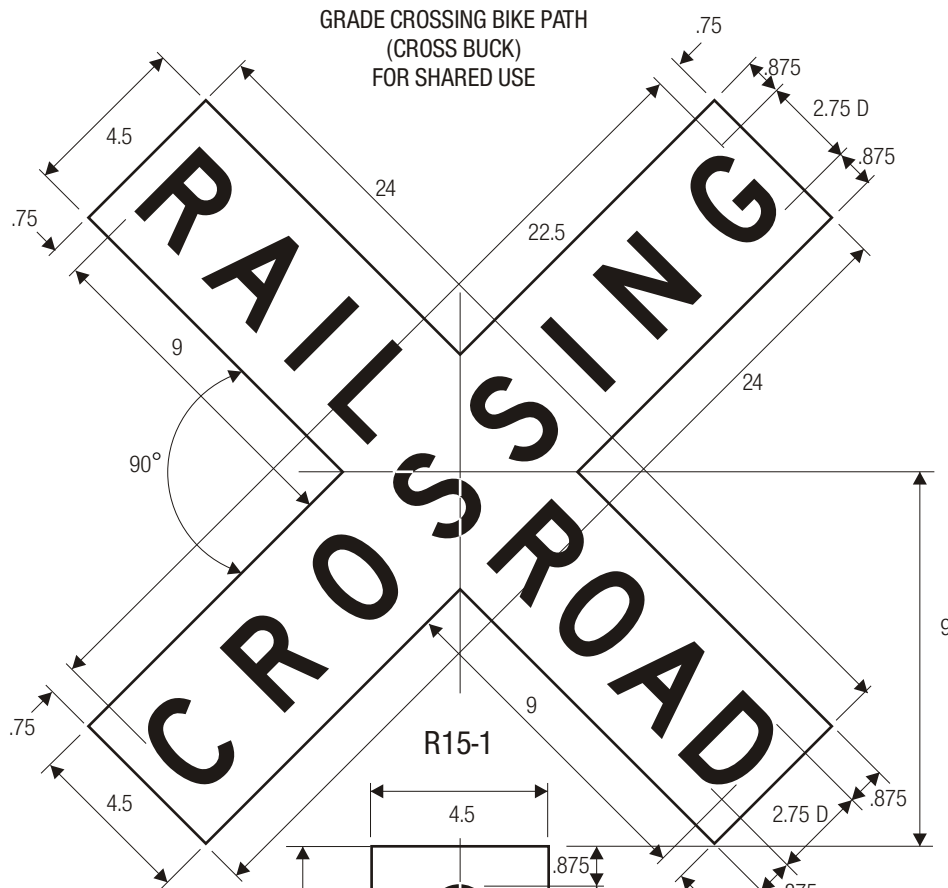

R15-1

LEGEND — BLACK  
BACKGROUND — WHITE (REFLECTIVE)

R15-2 NUMBER OF TRACKS

R15-3 / W10-1a EXEMPT

COLORS FOR W10-1a FOR USE WITH W10-1:  
LEGEND — BLACK  
BACKGROUND — YELLOW (RETROREFLECTIVE)

COLORS FOR R15-2, R15-3 FOR USE WITH R15-1:  
LEGEND — BLACK  
BACKGROUND — WHITE (RETROREFLECTIVE)

LEGEND — BLACK  
BACKGROUND — WHITE (REFLECTIVE)

COLORS FOR W10-1a FOR USE WITH W10-1:  
LEGEND — BLACK  
BACKGROUND — YELLOW (RETROREFLECTIVE)

COLORS FOR R15-2, R15-3 FOR USE WITH R15-1:  
LEGEND — BLACK  
BACKGROUND — WHITE (RETROREFLECTIVE)