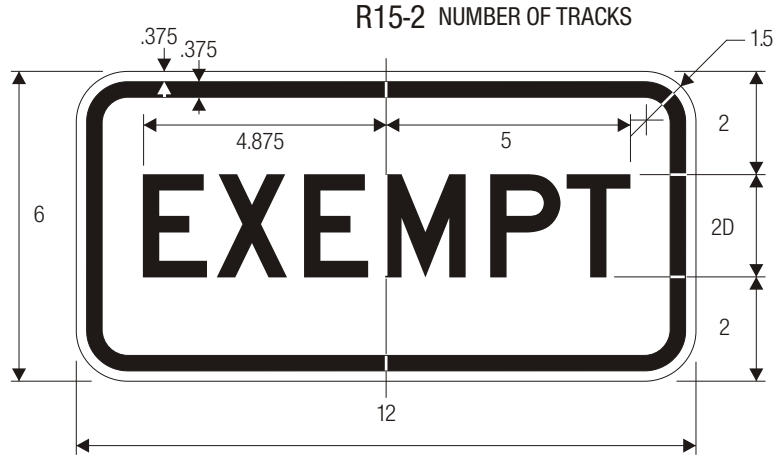

R15-1

LEGEND — BLACK
BACKGROUND — WHITE (REFLECTIVE)

R15-2 NUMBER OF TRACKS

R15-3 / W10-1a EXEMPT

COLORS FOR W10-1a FOR USE WITH W10-1:
LEGEND — BLACK
BACKGROUND — YELLOW (RETROREFLECTIVE)

COLORS FOR R15-2, R15-3 FOR USE WITH R15-1:
LEGEND — BLACK
BACKGROUND — WHITE (RETROREFLECTIVE)

LEGEND — BLACK
BACKGROUND — WHITE (REFLECTIVE)

COLORS FOR W10-1a FOR USE WITH W10-1:
LEGEND — BLACK
BACKGROUND — YELLOW (RETROREFLECTIVE)

COLORS FOR R15-2, R15-3 FOR USE WITH R15-1:
LEGEND — BLACK
BACKGROUND — WHITE (RETROREFLECTIVE)