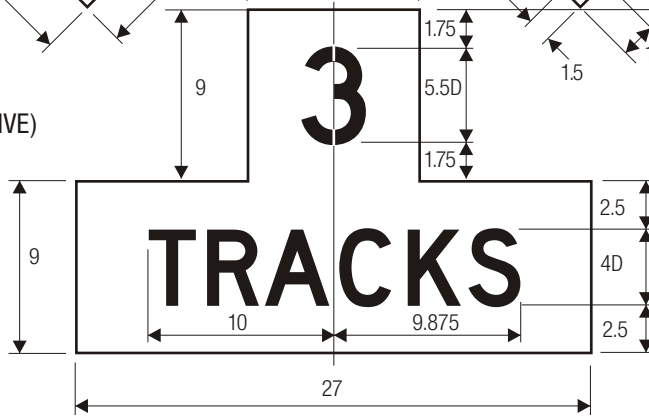

R15-1

LEGEND — BLACK
BACKGROUND — WHITE (REFLECTIVE)

R15-2 NUMBER OF TRACKS

R15-3 / W10-1a EXEMPT

COLORS FOR W10-1a FOR USE WITH W10-1:
LEGEND — BLACK
BACKGROUND — YELLOW (RETROREFLECTIVE)

COLORS FOR R15-2, R15-3 FOR USE WITH R15-1:
LEGEND — BLACK
BACKGROUND — WHITE (RETROREFLECTIVE)

LEGEND — BLACK
BACKGROUND — WHITE (REFLECTIVE)

COLORS FOR W10-1a FOR USE WITH W10-1:
LEGEND — BLACK
BACKGROUND — YELLOW (RETROREFLECTIVE)

COLORS FOR R15-2, R15-3 FOR USE WITH R15-1:
LEGEND — BLACK
BACKGROUND — WHITE (RETROREFLECTIVE)