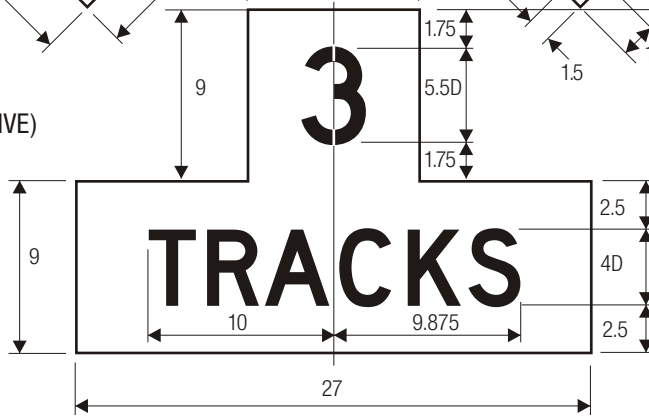

R15-1

LEGEND — BLACK  
BACKGROUND — WHITE (REFLECTIVE)

R15-2 NUMBER OF TRACKS

R15-3 / W10-1a EXEMPT

COLORS FOR W10-1a FOR USE WITH W10-1:  
LEGEND — BLACK  
BACKGROUND — YELLOW (RETROREFLECTIVE)

COLORS FOR R15-2, R15-3 FOR USE WITH R15-1:  
LEGEND — BLACK  
BACKGROUND — WHITE (RETROREFLECTIVE)

LEGEND — BLACK  
BACKGROUND — WHITE (REFLECTIVE)

COLORS FOR W10-1a FOR USE WITH W10-1:  
LEGEND — BLACK  
BACKGROUND — YELLOW (RETROREFLECTIVE)

COLORS FOR R15-2, R15-3 FOR USE WITH R15-1:  
LEGEND — BLACK  
BACKGROUND — WHITE (RETROREFLECTIVE)