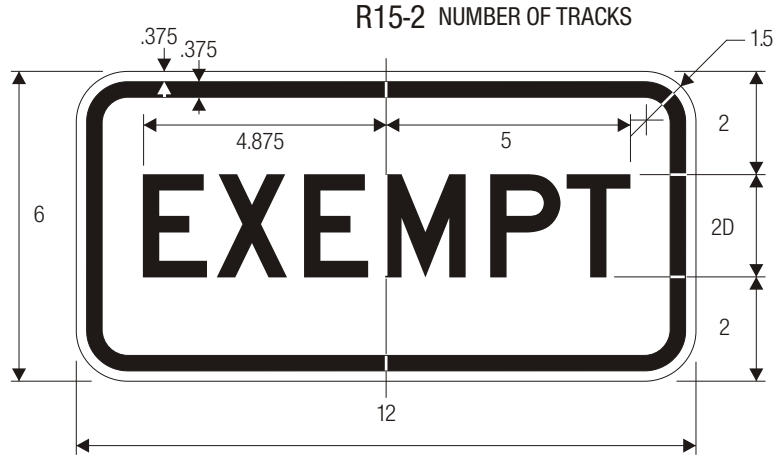

R15-1

LEGEND — BLACK  
BACKGROUND — WHITE (REFLECTIVE)

R15-2 NUMBER OF TRACKS

R15-3 / W10-1a EXEMPT

COLORS FOR W10-1a FOR USE WITH W10-1:  
LEGEND — BLACK  
BACKGROUND — YELLOW (RETROREFLECTIVE)

COLORS FOR R15-2, R15-3 FOR USE WITH R15-1:  
LEGEND — BLACK  
BACKGROUND — WHITE (RETROREFLECTIVE)

LEGEND — BLACK  
BACKGROUND — WHITE (REFLECTIVE)

COLORS FOR W10-1a FOR USE WITH W10-1:  
LEGEND — BLACK  
BACKGROUND — YELLOW (RETROREFLECTIVE)

COLORS FOR R15-2, R15-3 FOR USE WITH R15-1:  
LEGEND — BLACK  
BACKGROUND — WHITE (RETROREFLECTIVE)