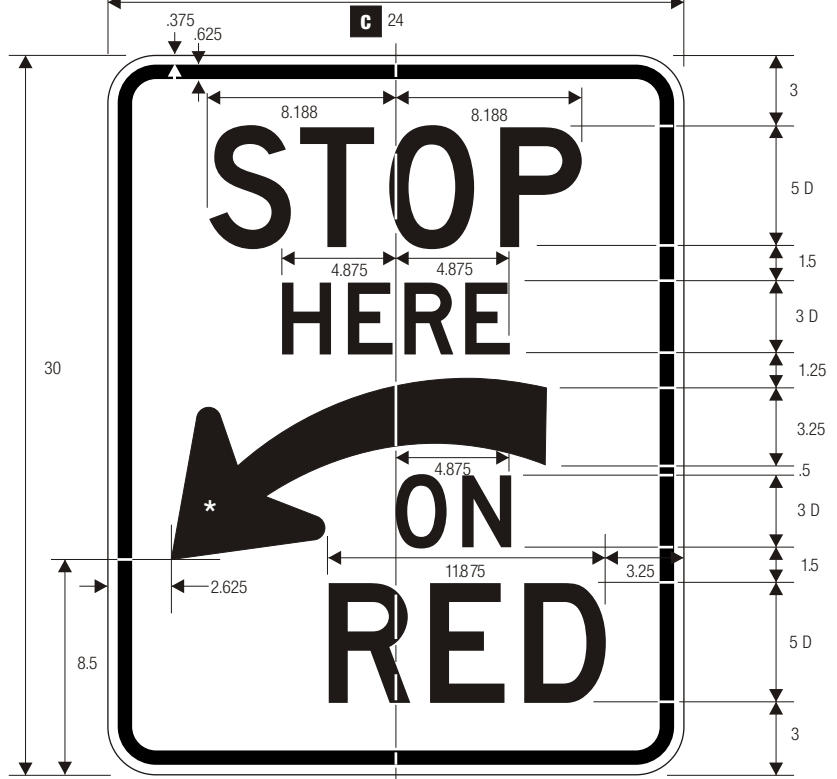

R10-6
STOP HERE ON RED

*See page 6-2 for arrow design.

R10-6a STOP HERE ON RED

COLORS: LEGEND BLACK
BACKGROUND WHITE (RETROREFLECTIVE)