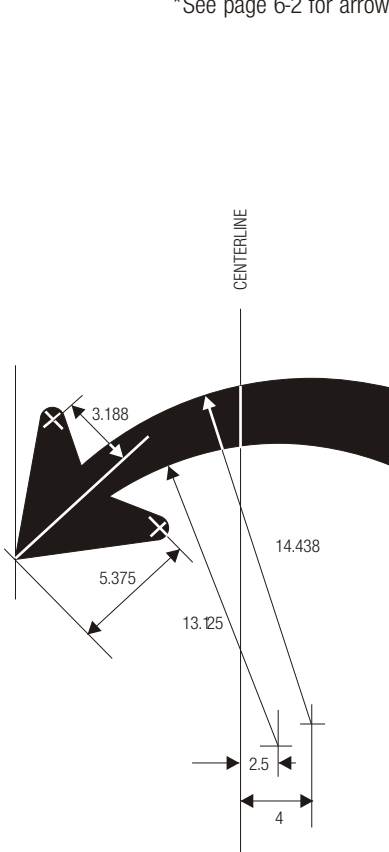

R10-6
STOP HERE ON RED

*See page 6-2 for arrow design.

R10-6a STOP HERE ON RED

COLORS: LEGEND BLACK
BACKGROUND WHITE (RETROREFLECTIVE)