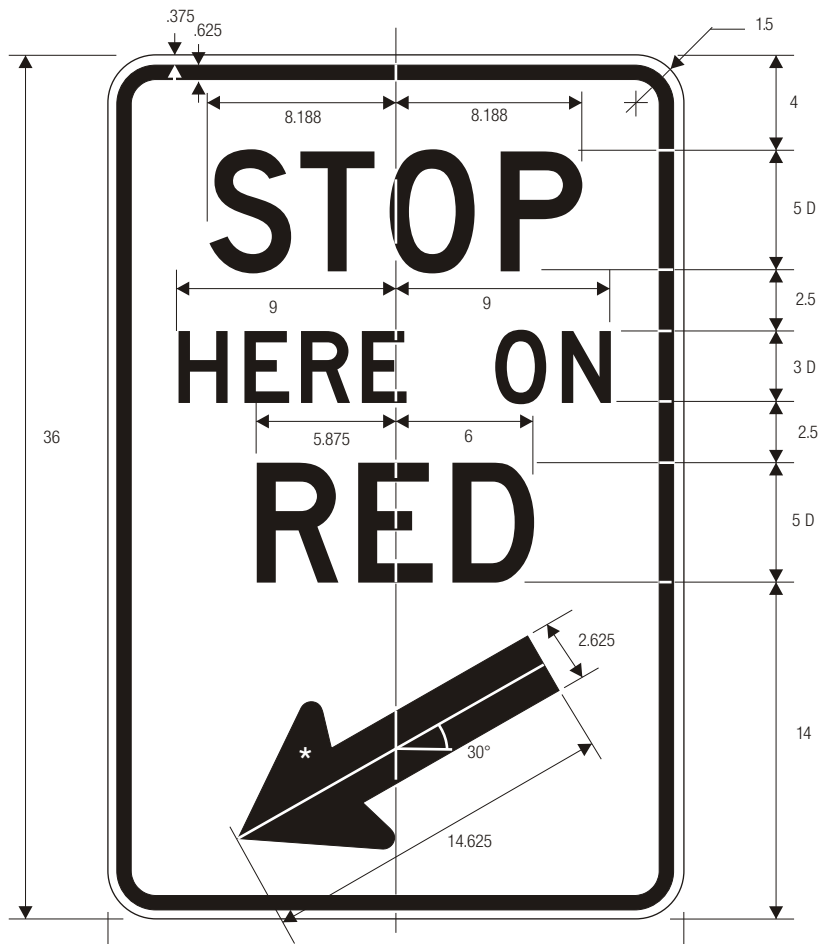

R10-6
STOP HERE ON RED

*See page 6-2 for arrow design.

R10-6a STOP HERE ON RED

COLORS: LEGEND BLACK
BACKGROUND WHITE (RETROREFLECTIVE)