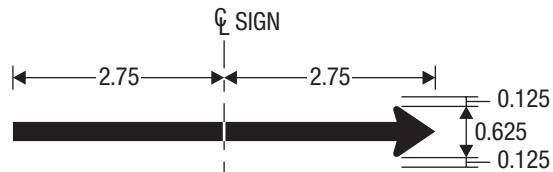

R10-3h

PUSH BUTTON EDUCATIONAL - STREET NAME (TWO-STAGE CROSSING)

* See pages 6-8 and 6-10 for symbol designs.
 ** Reduce character spacing 50%.

- COLORS: LEGEND, BORDER — BLACK
 BACKGROUND — WHITE (RETROREFLECTIVE)
 UPRAISED HAND SYMBOL — ORANGE (RETROREFLECTIVE) ON BLACK
 PEDESTRIAN SYMBOL — WHITE (RETROREFLECTIVE) ON BLACK