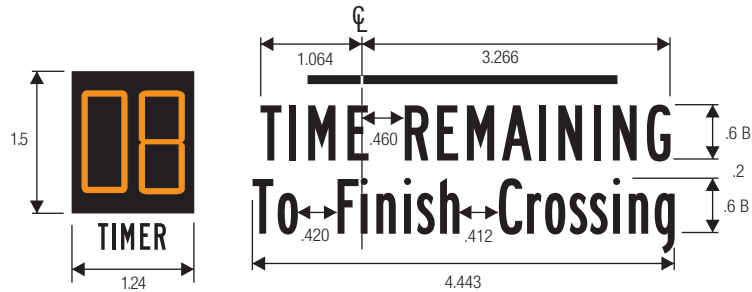

R10-3e  
COUNT-DOWN PEDESTRIAN

\* See pages 6-8 and 6-10 for symbol design.

- COLORS:**
- LEGEND, BORDER — BLACK
  - BACKGROUND — WHITE (RETROREFLECTIVE)
  - UPRAISED HAND SYMBOL, TIMER — ORANGE (RETROREFLECTIVE) ON BLACK
  - PEDESTRIAN SYMBOL — WHITE (RETROREFLECTIVE) ON BLACK