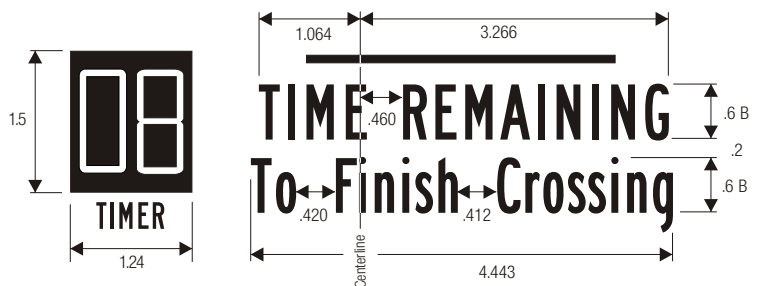

**C** 9

R10-3e  
COUNT-DOWN PEDESTRIAN

COLORS: LEGEND — BLACK  
 BACKGROUND — WHITE (RETROREFLECTIVE)  
 08, HAND SYMBOL — ORANGE (RETROREFLECTIVE)