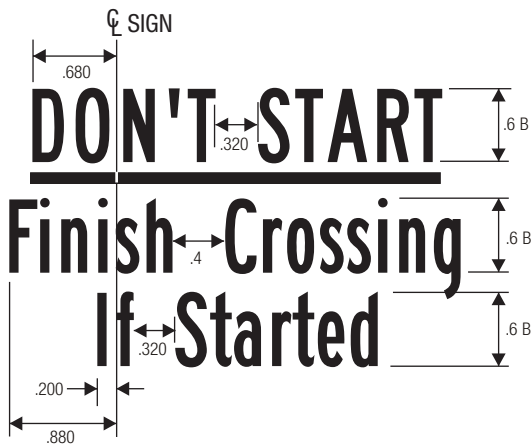

R10-3d

PUSH BUTTON EDUCATIONAL (TWO-STAGE CROSSING)

- COLORS: LEGEND, BORDER — BLACK
 BACKGROUND — WHITE (RETROREFLECTIVE)
 UPRAISED HAND SYMBOL — ORANGE (RETROREFLECTIVE) ON BLACK
 PEDESTRIAN SYMBOL — WHITE (RETROREFLECTIVE) ON BLACK

*See pages 6-8 and 6-10 for symbol designs.