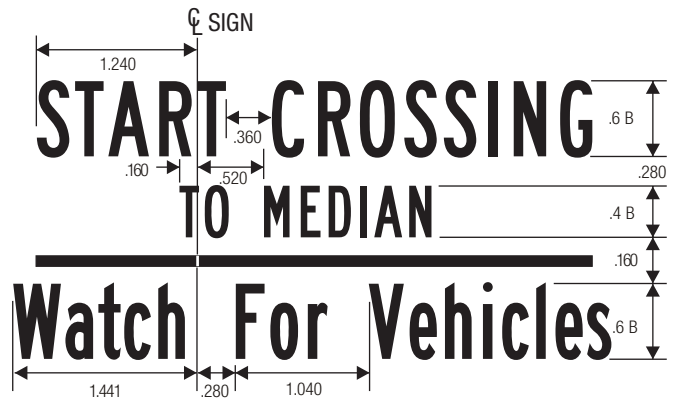

R10-3d

PUSH BUTTON EDUCATIONAL (TWO-STAGE CROSSING)

- COLORS: LEGEND, BORDER — BLACK
 BACKGROUND — WHITE (RETROREFLECTIVE)
 UPRAISED HAND SYMBOL — ORANGE (RETROREFLECTIVE) ON BLACK
 PEDESTRIAN SYMBOL — WHITE (RETROREFLECTIVE) ON BLACK