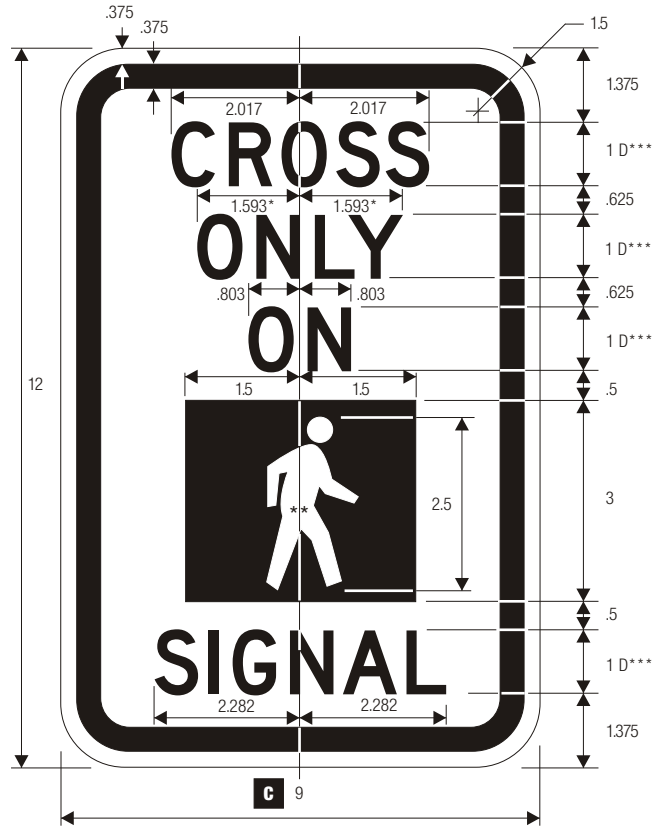

R10-1

CROSS ON GREEN LIGHT ONLY

COLORS: LEGEND — BLACK
 BACKGROUND — WHITE (RETROREFLECTIVE)

R10-2a

CROSS ONLY ON WALK SIGNAL

*Reduce spacing to fit.
 **See page 6-10 for symbol design.
 ***Series 2000 Standard Alphabets.

COLORS: LEGEND — BLACK
 SYMBOL — WHITE (RETROREFLECTIVE) ON BLACK
 BACKGROUND — WHITE (RETROREFLECTIVE)