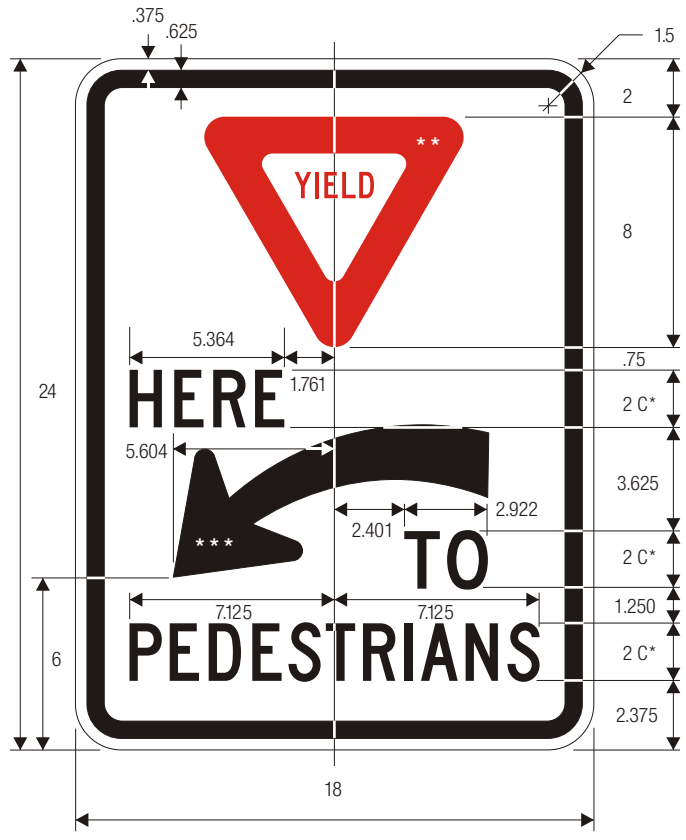

R1-5aL
YIELD HERE TO PEDESTRIANS

*Series 2000 Standard Alphabets.
**Insert R1-2 and size to fit.
***Insert R10-6a Arrow (reduce 30%).

R1-5aR
YIELD HERE TO PEDESTRIANS

COLORS: LEGEND & ARROW – BLACK
BACKGROUND – WHITE (RETROREFLECTIVE)
YIELD SYMBOL – RED (RETROREFLECTIVE)