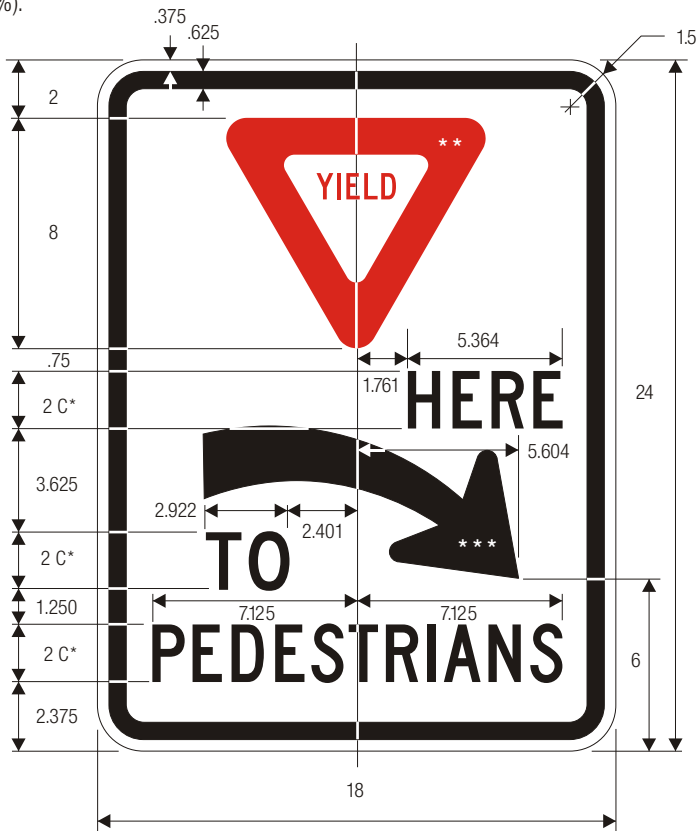

R1-5aL
YIELD HERE TO PEDESTRIANS

*Series 2000 Standard Alphabets.
**Insert R1-2 and size to fit.
***Insert R10-6a Arrow (reduce 30%).

R1-5aR
YIELD HERE TO PEDESTRIANS

COLORS: LEGEND & ARROW – BLACK
BACKGROUND – WHITE (RETROREFLECTIVE)
YIELD SYMBOL – RED (RETROREFLECTIVE)