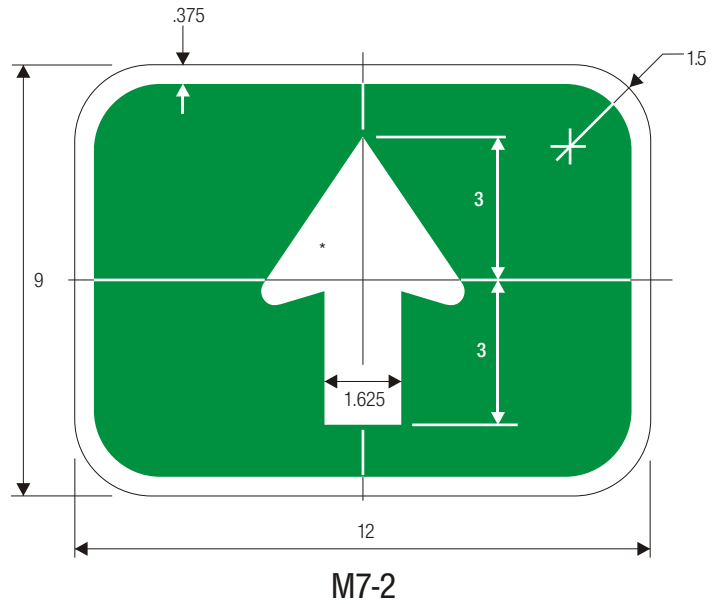

DIRECTIONAL ARROW AUXILIARY
BICYCLE FACILITIES

*See page 6-2 for arrow design.

COLORS: SYMBOL —WHITE (RETROREFLECTIVE)
BACKGROUND —GREEN (RETROREFLECTIVE)