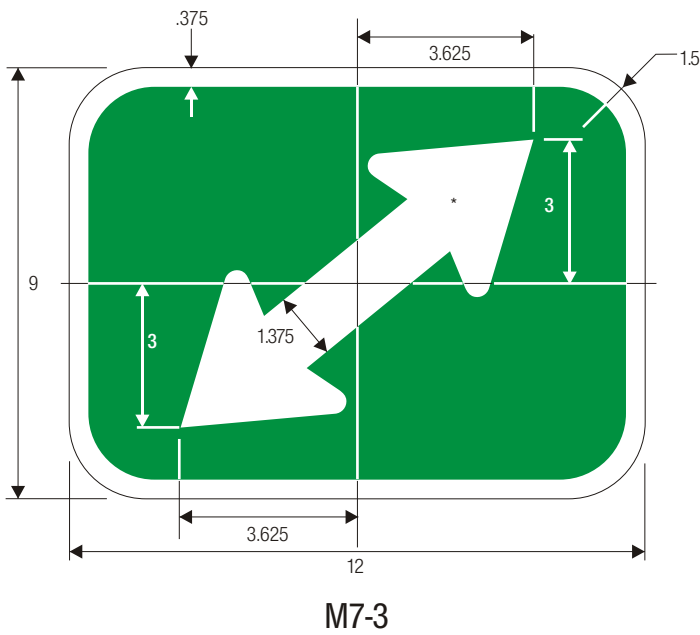

DIRECTIONAL ARROW AUXILIARY
BICYCLE FACILITIES

*See page 6-2 for arrow design.

COLORS: SYMBOL —WHITE (RETROREFLECTIVE)
BACKGROUND —GREEN (RETROREFLECTIVE)