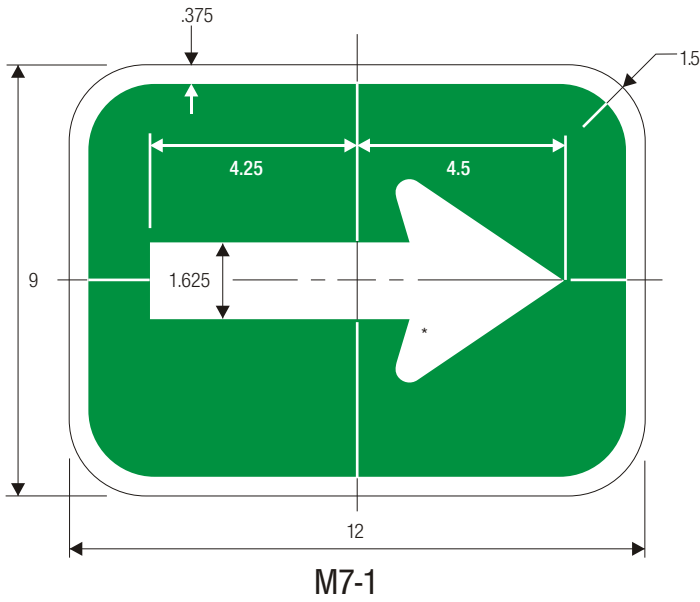

DIRECTIONAL ARROW AUXILIARY
BICYCLE FACILITIES

*See page 6-2 for arrow design.

COLORS: SYMBOL —WHITE (RETROREFLECTIVE)
BACKGROUND —GREEN (RETROREFLECTIVE)