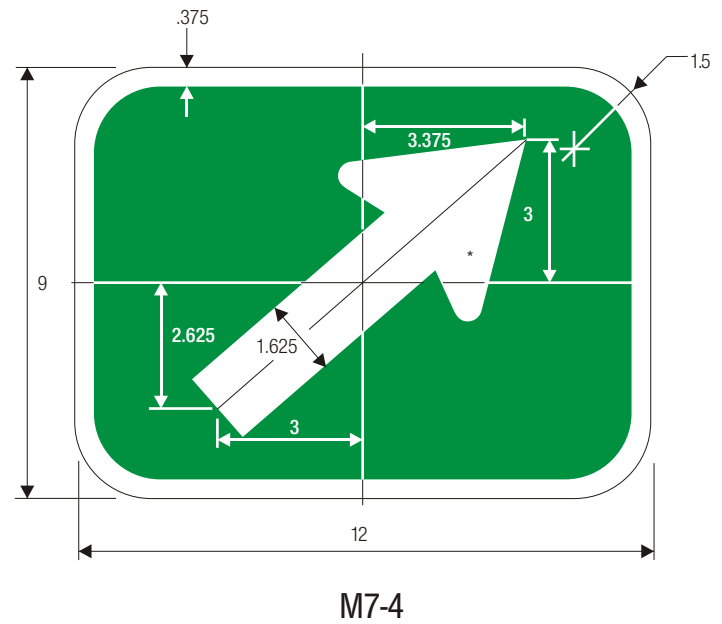

DIRECTIONAL ARROW AUXILIARY
BICYCLE FACILITIES

*See page 6-2 for arrow design.

COLORS: SYMBOL —WHITE (RETROREFLECTIVE)
BACKGROUND —GREEN (RETROREFLECTIVE)