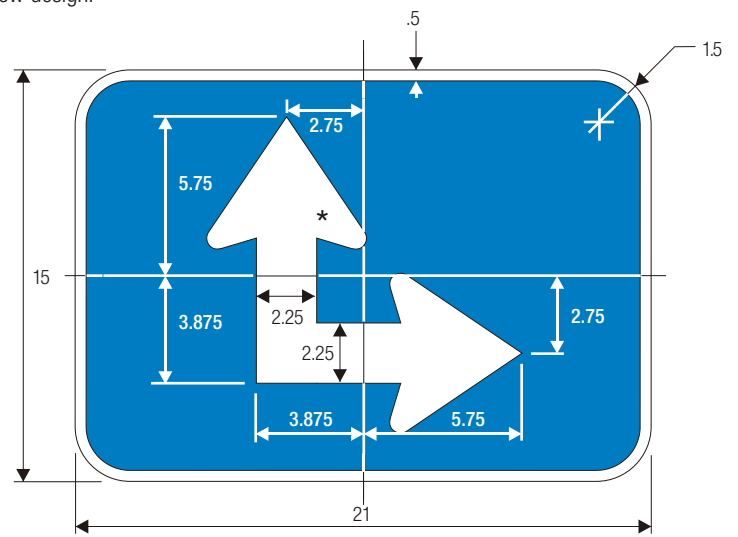

M6-5

M6-5 (Interstate)

*See page 6-2 for arrow design.

M6-6

M6-6 (Interstate)

M6-7

M6-7 (Interstate)

COLORS: LEGEND —BLACK
BACKGROUND —WHITE (RETROREFLECTIVE)

COLORS: LEGEND —WHITE (RETROREFLECTIVE)
BACKGROUND —BLUE (RETROREFLECTIVE)