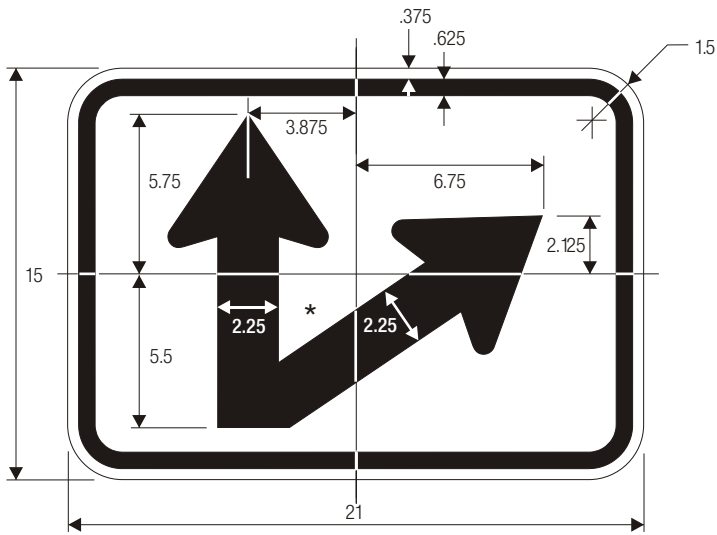

M6-5

M6-5 (Interstate)

*See page 6-2 for arrow design.

M6-6

M6-6 (Interstate)

M6-7

M6-7 (Interstate)

COLORS: LEGEND —BLACK
BACKGROUND —WHITE (RETROREFLECTIVE)

COLORS: LEGEND —WHITE (RETROREFLECTIVE)
BACKGROUND —BLUE (RETROREFLECTIVE)