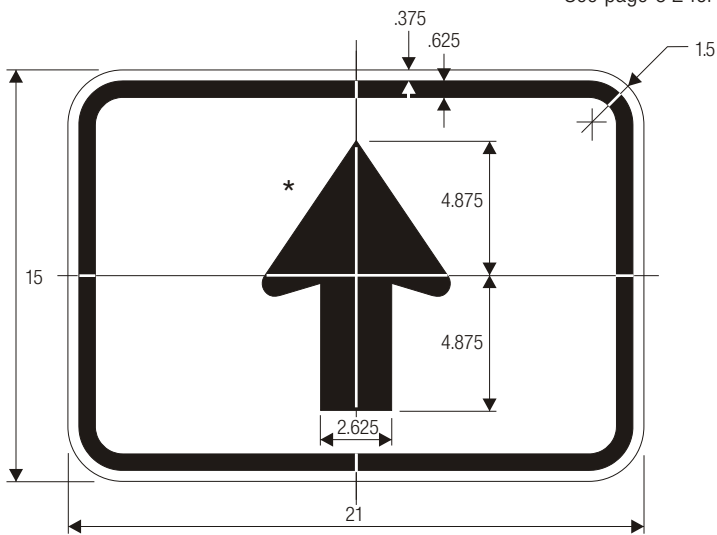

M6-2

M6-2 (Interstate)

*See page 6-2 for arrow design.

M6-3

M6-3 (Interstate)

M6-4

M6-4 (Interstate)

COLORS: LEGEND —BLACK
BACKGROUND —WHITE (RETROREFLECTIVE)

COLORS: LEGEND —WHITE (RETROREFLECTIVE)
BACKGROUND —BLUE (RETROREFLECTIVE)