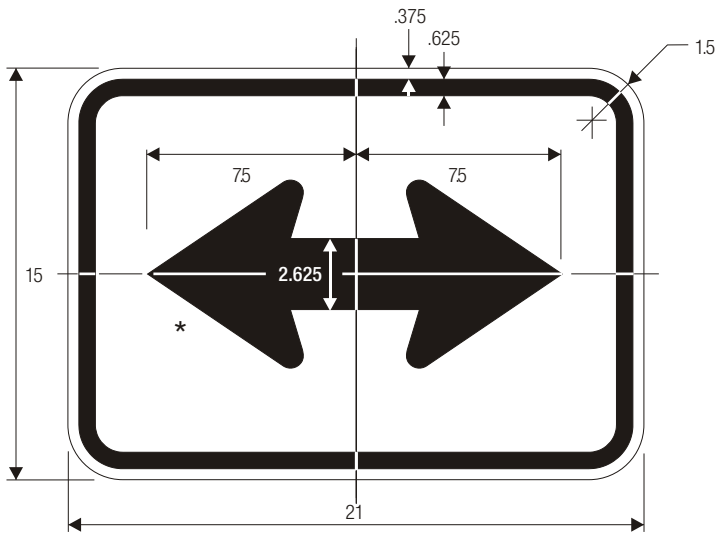

M6-2

M6-2 (Interstate)

*See page 6-2 for arrow design.

M6-3

M6-3 (Interstate)

M6-4

M6-4 (Interstate)

COLORS: LEGEND —BLACK
BACKGROUND —WHITE (RETROREFLECTIVE)

COLORS: LEGEND —WHITE (RETROREFLECTIVE)
BACKGROUND —BLUE (RETROREFLECTIVE)