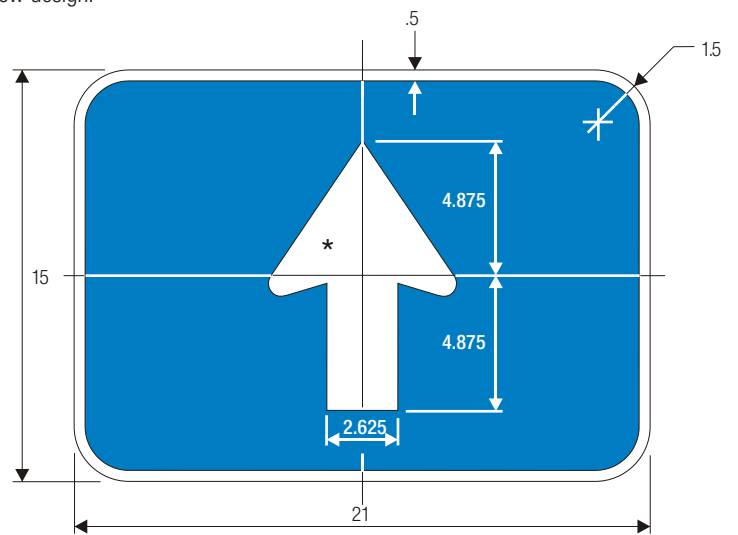

M6-2

M6-2 (Interstate)

*See page 6-2 for arrow design.

M6-3

M6-3 (Interstate)

M6-4

M6-4 (Interstate)

COLORS: LEGEND —BLACK
BACKGROUND —WHITE (RETROREFLECTIVE)

COLORS: LEGEND —WHITE (RETROREFLECTIVE)
BACKGROUND —BLUE (RETROREFLECTIVE)