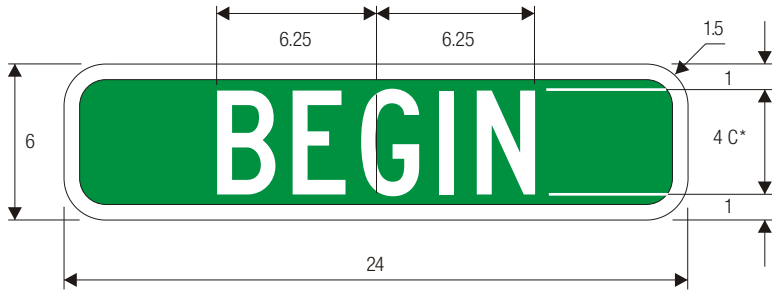

BICYCLE FACILITIES

M4-11
BEGIN AUXILIARY

M4-11

M4-12
END AUXILIARY

M4-12

M4-13
TO AUXILIARY

M4-13

*Increase spacing 100%

COLORS: LEGEND —WHITE (RETROREFLECTIVE)
BACKGROUND —GREEN (RETROREFLECTIVE)