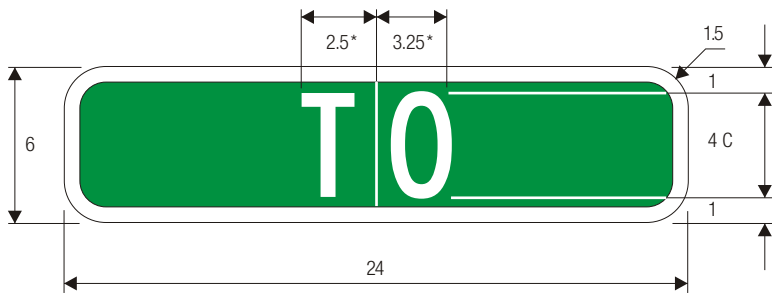

BICYCLE FACILITIES

M4-11
BEGIN AUXILIARY

M4-11

M4-12
END AUXILIARY

M4-12

M4-13
TO AUXILIARY

M4-13

*Increase spacing 100%

COLORS: LEGEND —WHITE (RETROREFLECTIVE)
BACKGROUND —GREEN (RETROREFLECTIVE)