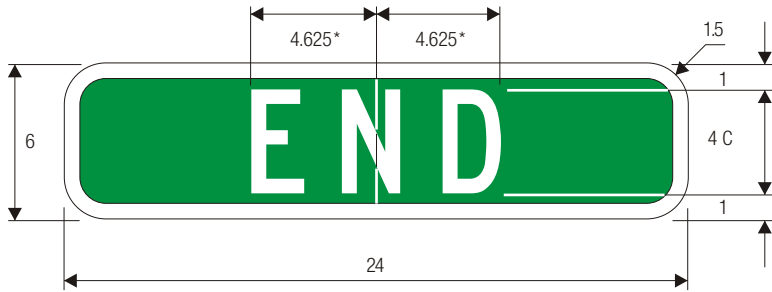

BICYCLE FACILITIES

M4-11
BEGIN AUXILIARY

M4-11

M4-12
END AUXILIARY

M4-12

M4-13
TO AUXILIARY

M4-13

*Increase spacing 100%

COLORS: LEGEND —WHITE (RETROREFLECTIVE)
BACKGROUND —GREEN (RETROREFLECTIVE)