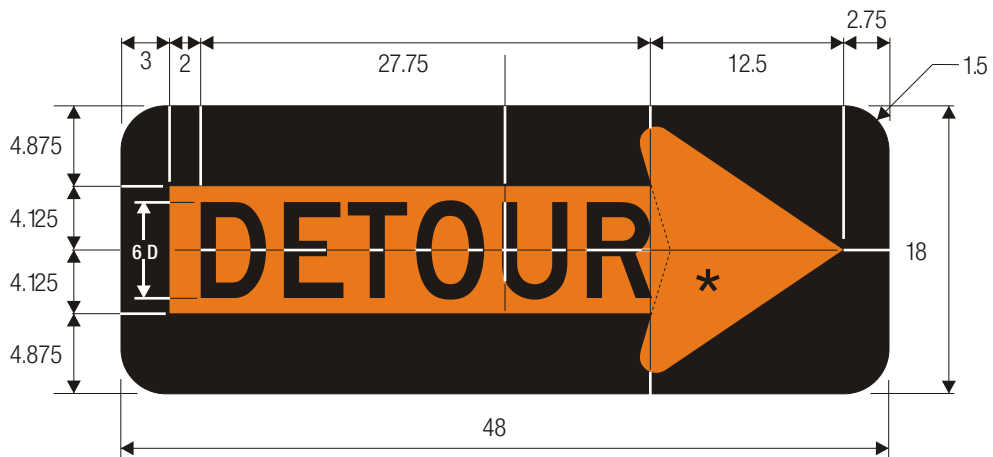

M4-10L
DETOUR (INSIDE ARROW)

M4-10R
DETOUR (INSIDE ARROW)

*See page 6-2 for arrow design.

TTC SIGN COLORS:
 LEGEND — BLACK
 BACKGROUND— ORANGE (RETROREFLECTIVE)