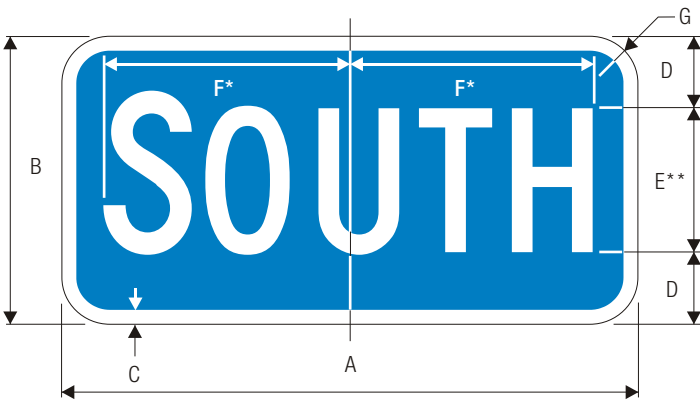

M3-3 (INTERSTATE)
CARDINAL DIRECTION AUXILIARY

A	B	C	D
24	12	.5	3
30	15	.75	3.5

E	F	G
6 C	10.207	1.5
8 C	12.729	1.875

*Reduce to fit for 30" mm size.
**Make first letter 10% larger.

COLORS: LEGEND —WHITE (RETROREFLECTIVE)
BACKGROUND —BLUE (RETROREFLECTIVE)