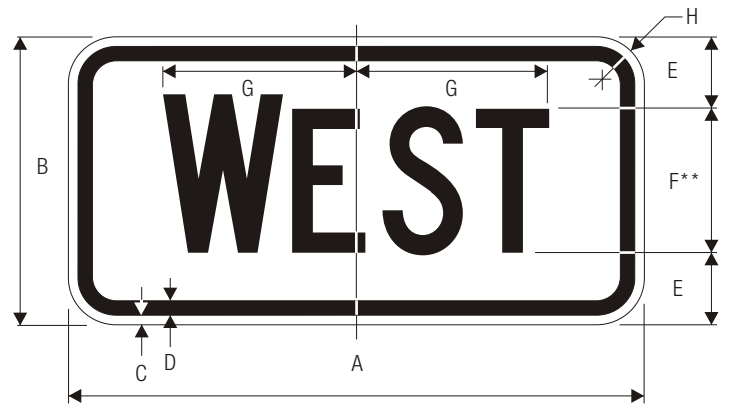

**M3-3**  
CARDINAL DIRECTION AUXILIARY

A	B	C	D
24	12	.375	.625
30	15	.5	.75

E	F	G	H
3	6 C	10.207	1.5
3.5	8 C	12.729	1.875

\*Reduce to fit for 30" size.  
\*\*Make first letter 10% larger.

**COLORS:** LEGEND —BLACK  
BACKGROUND —WHITE (RETROREFLECTIVE)

**M3-4**  
CARDINAL DIRECTION AUXILIARY

A	B	C	D
24	12	.375	.625
30	15	.5	.75

E	F	G	H
75	6 C	8.046	1.5
87.5	8 C	10.728	1.875

**M3-3 (INTERSTATE)**  
CARDINAL DIRECTION AUXILIARY

A	B	C	D
24	12	.5	3
30	15	.75	3.5

E	F	G
6 C	10.207	1.5
8 C	12.729	1.875

\*Reduce to fit for 30" mm size.  
\*\*Make first letter 10% larger.

**COLORS:** LEGEND —WHITE (RETROREFLECTIVE)  
BACKGROUND —BLUE (RETROREFLECTIVE)

**M3-4 (INTERSTATE)**  
CARDINAL DIRECTION AUXILIARY