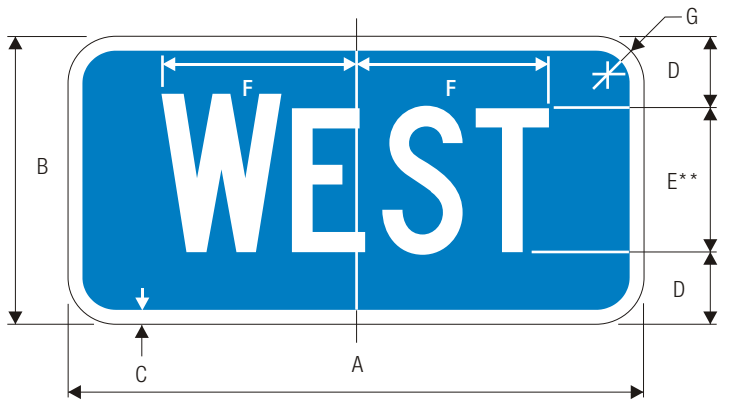

**M3-3**  
CARDINAL DIRECTION AUXILIARY

A	B	C	D
24	12	.375	.625
30	15	.5	.75

E	F	G	H
3	6 C	10.207	1.5
3.5	8 C	12.729	1.875

\*Reduce to fit for 30" size.  
\*\*Make first letter 10% larger.

**COLORS:** LEGEND —BLACK  
BACKGROUND —WHITE (RETROREFLECTIVE)

**M3-4**  
CARDINAL DIRECTION AUXILIARY

A	B	C	D
24	12	.375	.625
30	15	.5	.75

E	F	G	H
75	6 C	8.046	1.5
87.5	8 C	10.728	1.875

**M3-3 (INTERSTATE)**  
CARDINAL DIRECTION AUXILIARY

A	B	C	D
24	12	.5	3
30	15	.75	3.5

E	F	G
6 C	10.207	1.5
8 C	12.729	1.875

\*Reduce to fit for 30" mm size.  
\*\*Make first letter 10% larger.

**COLORS:** LEGEND —WHITE (RETROREFLECTIVE)  
BACKGROUND —BLUE (RETROREFLECTIVE)

**M3-4 (INTERSTATE)**  
CARDINAL DIRECTION AUXILIARY