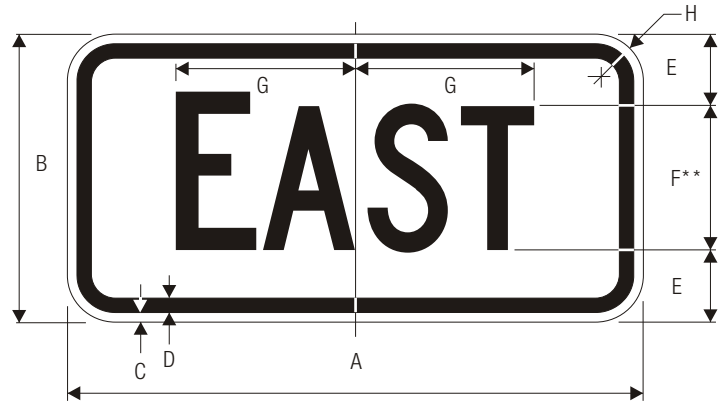

M3-1
CARDINAL DIRECTION AUXILIARY

A	B	C	D
24	12	.375	.625
30	15	.5	.75
E	F	G	H
3	6 C	10.207	1.5
3.5	8 C	12.389	1.875

*Reduce to fit for 30" size.
**Make first letter 10% larger.

COLORS: LEGEND —BLACK
BACKGROUND —WHITE (RETROREFLECTIVE)

*Reduce to fit for 30" size.
**Make first letter 10% larger.

COLORS: LEGEND —WHITE (RETROREFLECTIVE)
BACKGROUND —BLUE (RETROREFLECTIVE)

M3-2 (INTERSTATE)
CARDINAL DIRECTION AUXILIARY

A	B	C	D
24	12	.5	3
30	15	.75	3.5
E	F	G	
6 C	7.445	1.5	
8 C	9.947	1.875	