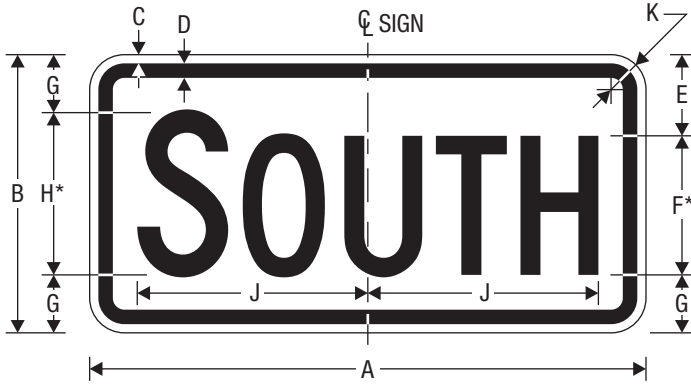

M3-1
CARDINAL DIRECTION - NORTH

* Reduce character spacing 30%.

A	B	C	D	E	F	G	H	J	K	L
24	12	0.375	0.625	3.5	6 C*	2.5	7 C*	9.947	1.5	0.5
36	18	0.375	0.625	6	8 C*	4	10 C*	14.205	1.5	0.5

M3-2
CARDINAL DIRECTION - EAST

A	B	C	D	E	F	G	H	J	K	L
24	12	0.375	0.625	3.5	6 C	2.5	7 C	7.728	1.5	0.5
36	18	0.375	0.625	6	8 C	4	10 C	10.474	1.5	0.5

COLORS: LEGEND, BORDER — BLACK
BACKGROUND — WHITE (RETROREFLECTIVE)

COLORS: LEGEND, BORDER — WHITE (RETROREFLECTIVE)
BACKGROUND — BLUE (RETROREFLECTIVE)

M3-3
CARDINAL DIRECTION - SOUTH

* Reduce character spacing 30%.

A	B	C	D	E	F	G	H	J	K	L
24	12	0.375	0.625	3.5	6 C*	2.5	7 C*	9.947	1.5	0.5
36	18	0.375	0.625	6	8 C*	4	10 C*	14.205	1.5	0.5

M3-4
CARDINAL DIRECTION - WEST

A	B	C	D	E	F	G	H	J	K	L
24	12	0.375	0.625	3.5	6 C	2.5	7 C	8.454	1.5	0.5
36	18	0.375	0.625	6	8 C	4	10 C	11.526	1.5	0.5

COLORS: LEGEND, BORDER — BLACK
BACKGROUND — WHITE (RETROREFLECTIVE)

COLORS: LEGEND, BORDER — WHITE (RETROREFLECTIVE)
BACKGROUND — BLUE (RETROREFLECTIVE)