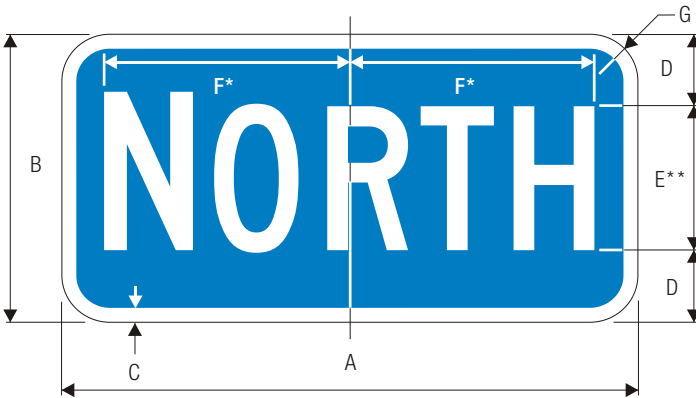

M3-1
CARDINAL DIRECTION AUXILIARY

A	B	C	D
24	12	.375	.625
30	15	.5	.75
E	F	G	H
3	6 C	10.207	1.5
3.5	8 C	12.389	1.875

*Reduce to fit for 30" size.
**Make first letter 10% larger.

COLORS: LEGEND —BLACK
BACKGROUND —WHITE (RETROREFLECTIVE)

M3-2
CARDINAL DIRECTION AUXILIARY

A	B	C	D
24	12	.375	.625
30	15	.5	.75
E	F	G	H
3	6 C	7.445	1.5
3.5	8 C	9.947	1.875

M3-1 (INTERSTATE)
CARDINAL DIRECTION AUXILIARY

A	B	C	D
24	12	.5	3
30	15	.75	3.5
E	F	G	
6 C	10.207	1.5	
8 C	12.389	1.875	

*Reduce to fit for 30" size.
**Make first letter 10% larger.

COLORS: LEGEND —WHITE (RETROREFLECTIVE)
BACKGROUND —BLUE (RETROREFLECTIVE)

M3-2 (INTERSTATE)
CARDINAL DIRECTION AUXILIARY

A	B	C	D
24	12	.5	3
30	15	.75	3.5
E	F	G	
6 C	7.445	1.5	
8 C	9.947	1.875	