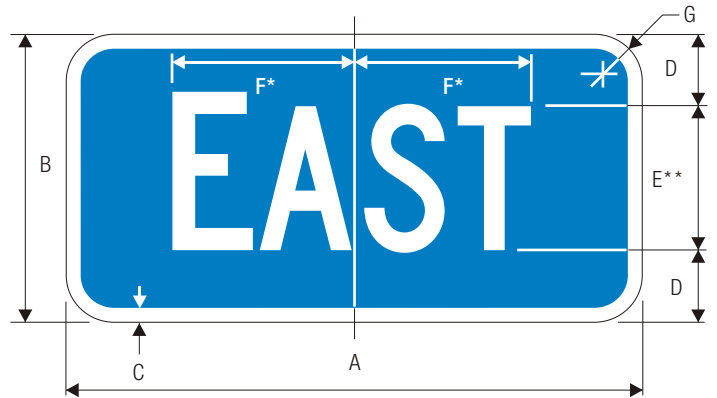

M3-1
CARDINAL DIRECTION AUXILIARY

A	B	C	D
24	12	.375	.625
30	15	.5	.75
E	F	G	H
3	6 C	10.207	1.5
3.5	8 C	12.389	1.875

*Reduce to fit for 30" size.
**Make first letter 10% larger.

COLORS: LEGEND —BLACK
BACKGROUND —WHITE (RETROREFLECTIVE)

M3-2
CARDINAL DIRECTION AUXILIARY

A	B	C	D
24	12	.375	.625
30	15	.5	.75
E	F	G	H
3	6 C	7.445	1.5
3.5	8 C	9.947	1.875

M3-1 (INTERSTATE)
CARDINAL DIRECTION AUXILIARY

A	B	C	D
24	12	.5	3
30	15	.75	3.5
E	F	G	
6 C	10.207	1.5	
8 C	12.389	1.875	

*Reduce to fit for 30" size.
**Make first letter 10% larger.

COLORS: LEGEND —WHITE (RETROREFLECTIVE)
BACKGROUND —BLUE (RETROREFLECTIVE)

M3-2 (INTERSTATE)
CARDINAL DIRECTION AUXILIARY

A	B	C	D
24	12	.5	3
30	15	.75	3.5
E	F	G	
6 C	7.445	1.5	
8 C	9.947	1.875	