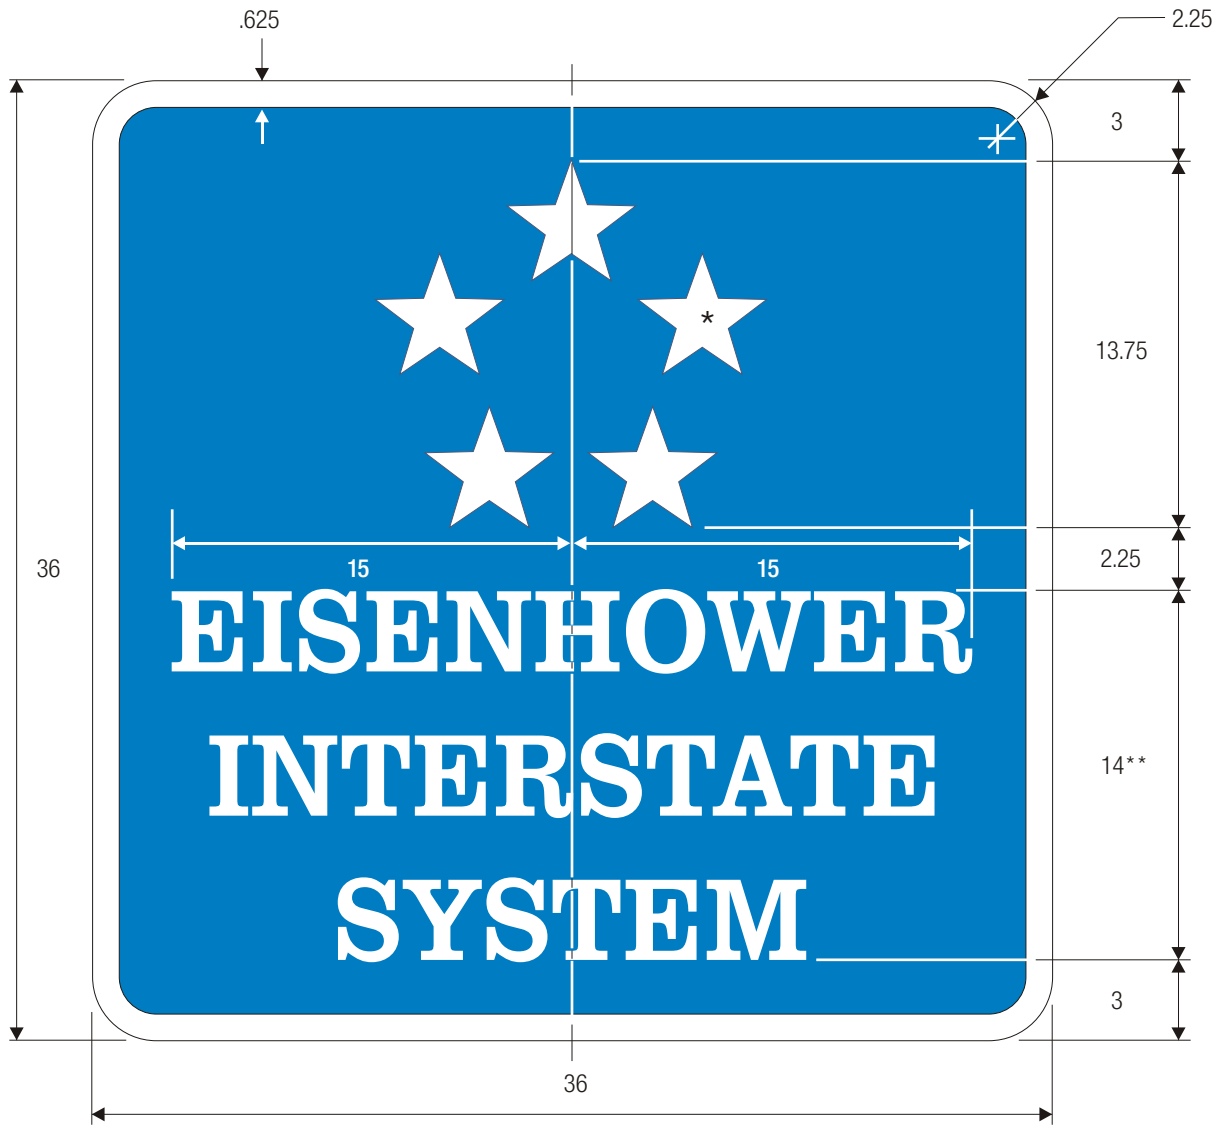

M1-10

EISENHOWER INTERSTATE SYSTEM

*Series 2000 Standard Alphabets.
 **See page 6-40 for symbol design.

COLORS: LEGEND — WHITE (RETROREFLECTIVE)
 BACKGROUND— BLUE (RETROREFLECTIVE)

M1-10a

*See page 6-40 for symbol design.
 **See page 6-41 for lettering design.

EISENHOWER INTERSTATE SYSTEM

COLORS: LEGEND — WHITE (RETROREFLECTIVE)
 BACKGROUND — BLUE (RETROREFLECTIVE)

ESSENTIAL INTELLIGENCE SYSTEMS