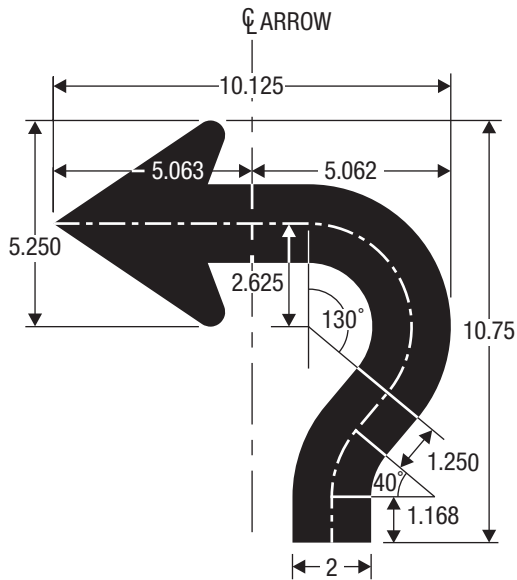

D1-3d

CIRCULAR INTERSECTION DESTINATION (3 LINES)

- * Controlling line of legend.
- ** Optically space non-controlling line.
- *** See page 6-2 for arrow design.

COLORS: LEGEND, BORDER — WHITE (RETROREFLECTIVE)
 BACKGROUND — GREEN (RETROREFLECTIVE)