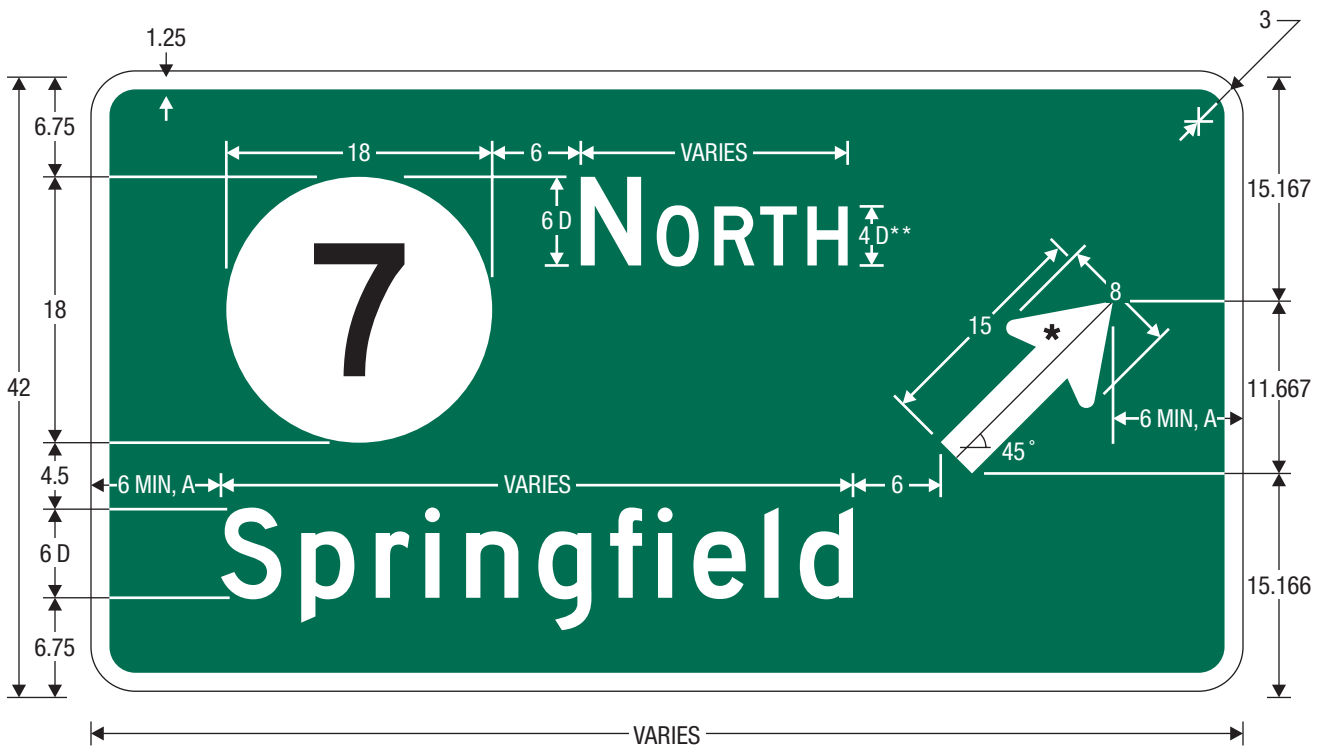

D1-1d

CIRCULAR INTERSECTION EXIT DESTINATION (1 LINE)

D1-1e

CIRCULAR INTERSECTION EXIT DESTINATION

* See page 6-2 for arrow design.
 ** Increase character spacing 20%.

COLORS: LEGEND, BORDER — WHITE (RETROREFLECTIVE)
 BACKGROUND — GREEN (RETROREFLECTIVE)