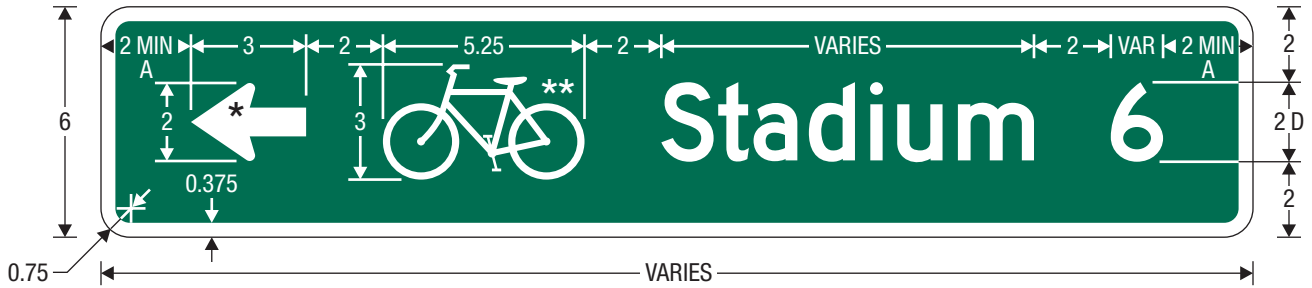

D1-1b
BICYCLE DESTINATION (1 LINE)

- * See page 6-2 for arrow design.
- ** See page 6-7 for symbol design.

D1-1c
BICYCLE DESTINATION AND DISTANCE (1 LINE)

- * See page 6-2 for arrow design.
- ** See page 6-7 for symbol design.

COLORS: LEGEND, BORDER — WHITE (RETROREFLECTIVE)
BACKGROUND — GREEN (RETROREFLECTIVE)