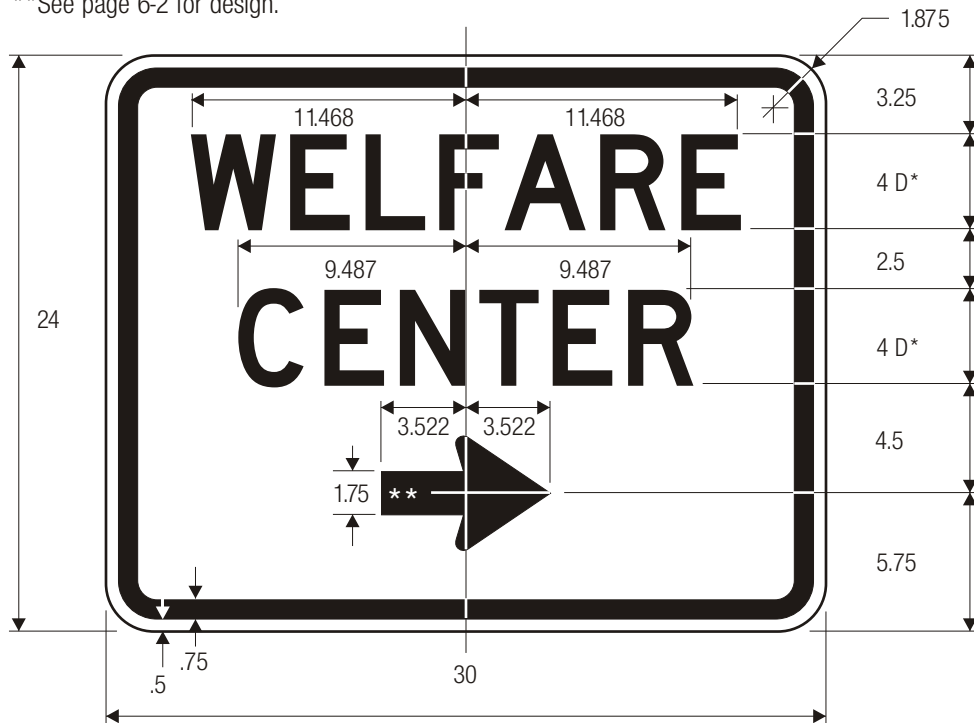

EM-6a

*Series 2000 Standard Alphabets.
 ** See page 6-2 for design.

EM-6b

COLORS: LEGEND — BLACK
 BACKGROUND — WHITE (RETROREFLECTIVE)