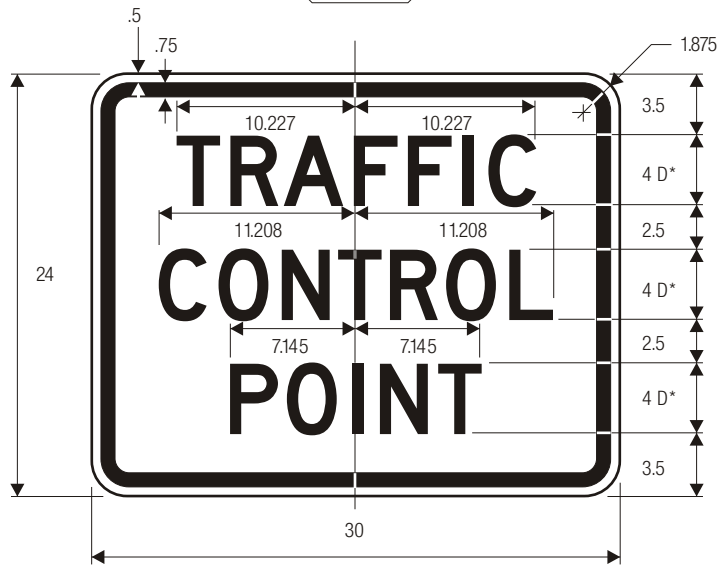

EM-2

COLORS: LEGEND — BLACK
 BACKGROUND — WHITE (RETROREFLECTIVE)

*Series 2000 Standard Alphabets.

R1-1 (30")

EM-3

COLORS: LEGEND — BLACK
 BACKGROUND — WHITE (RETROREFLECTIVE)