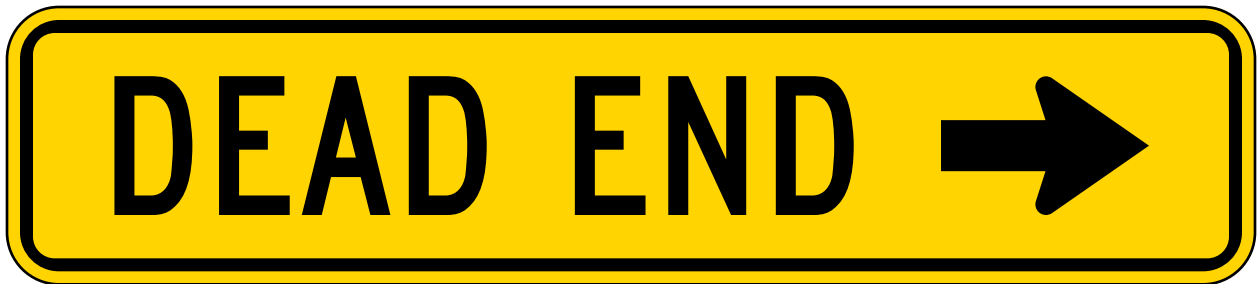

W14-1aL
Dead End (Left Arrow)
(for use with Street Name sign)

W14-1aR
Dead End (Right Arrow)
(for use with Street Name sign)