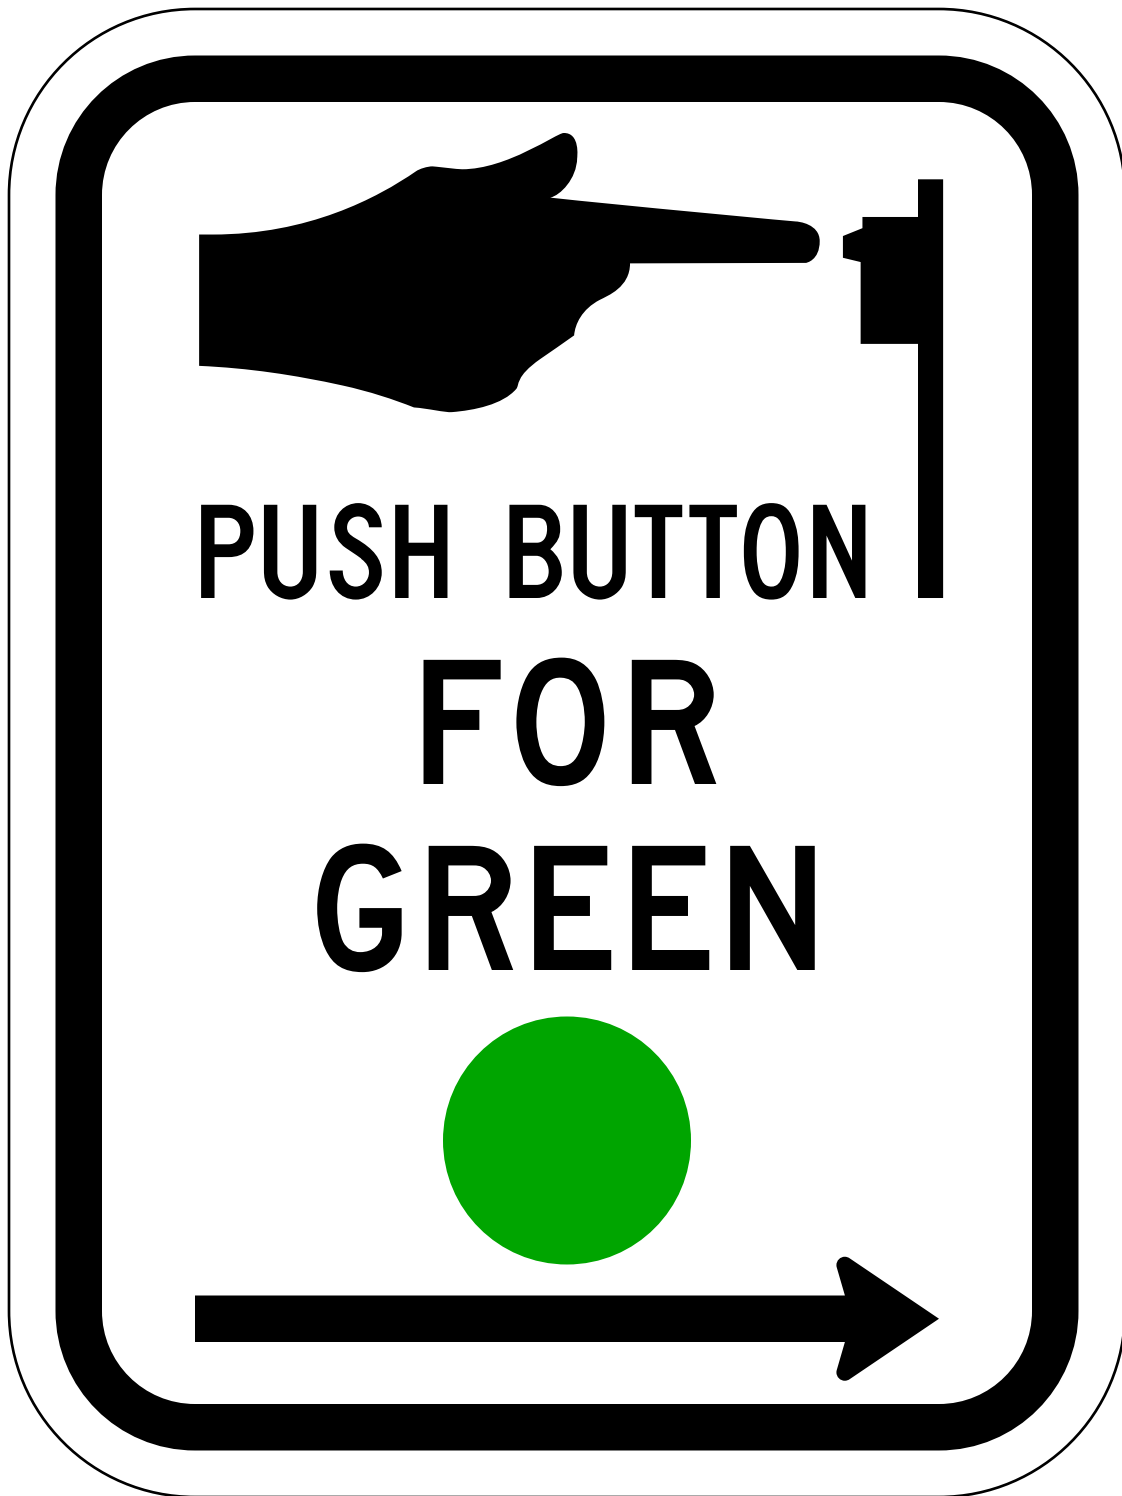

R10-4
Push Button For Green

Sign image from the Manual of Traffic Signs <<http://www.trafficsign.us/>>
This sign image copyright Richard C. Moer. All rights reserved.

R10-4
Push Button For Green

Sign image from the Manual of Traffic Signs <<http://www.trafficsign.us/>>
This sign image copyright Richard C. Moer. All rights reserved.