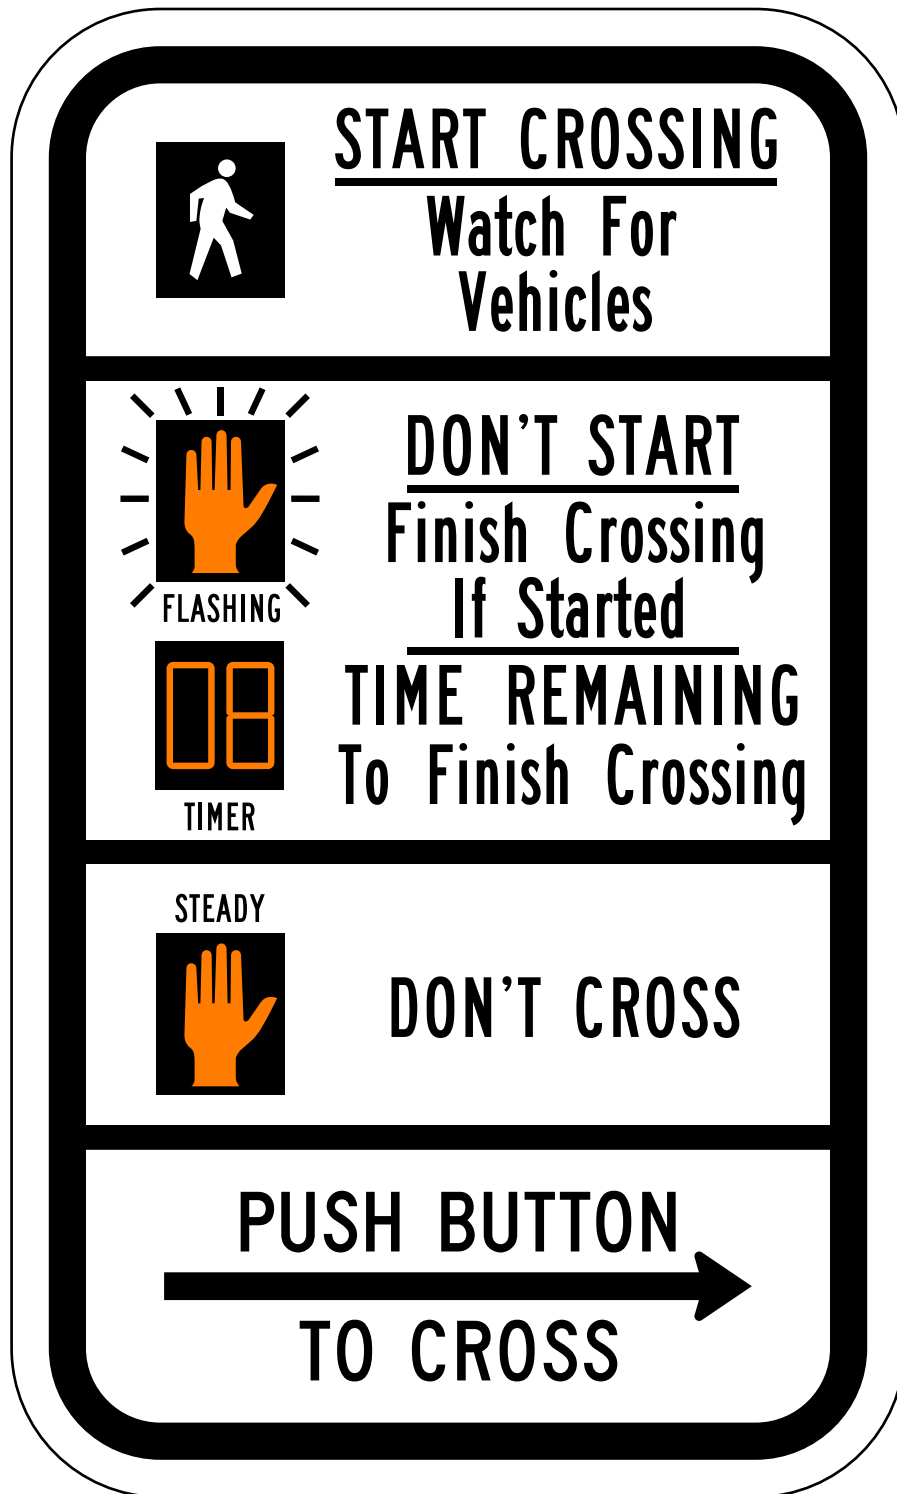

R10-3e

Pedestrian Signal Information (Countdown)

Sign image from the Manual of Traffic Signs <<http://www.traffic-sign.us/>>
This sign image copyright Richard C. Moer. All rights reserved.

R10-3e

Pedestrian Signal Information (Countdown)