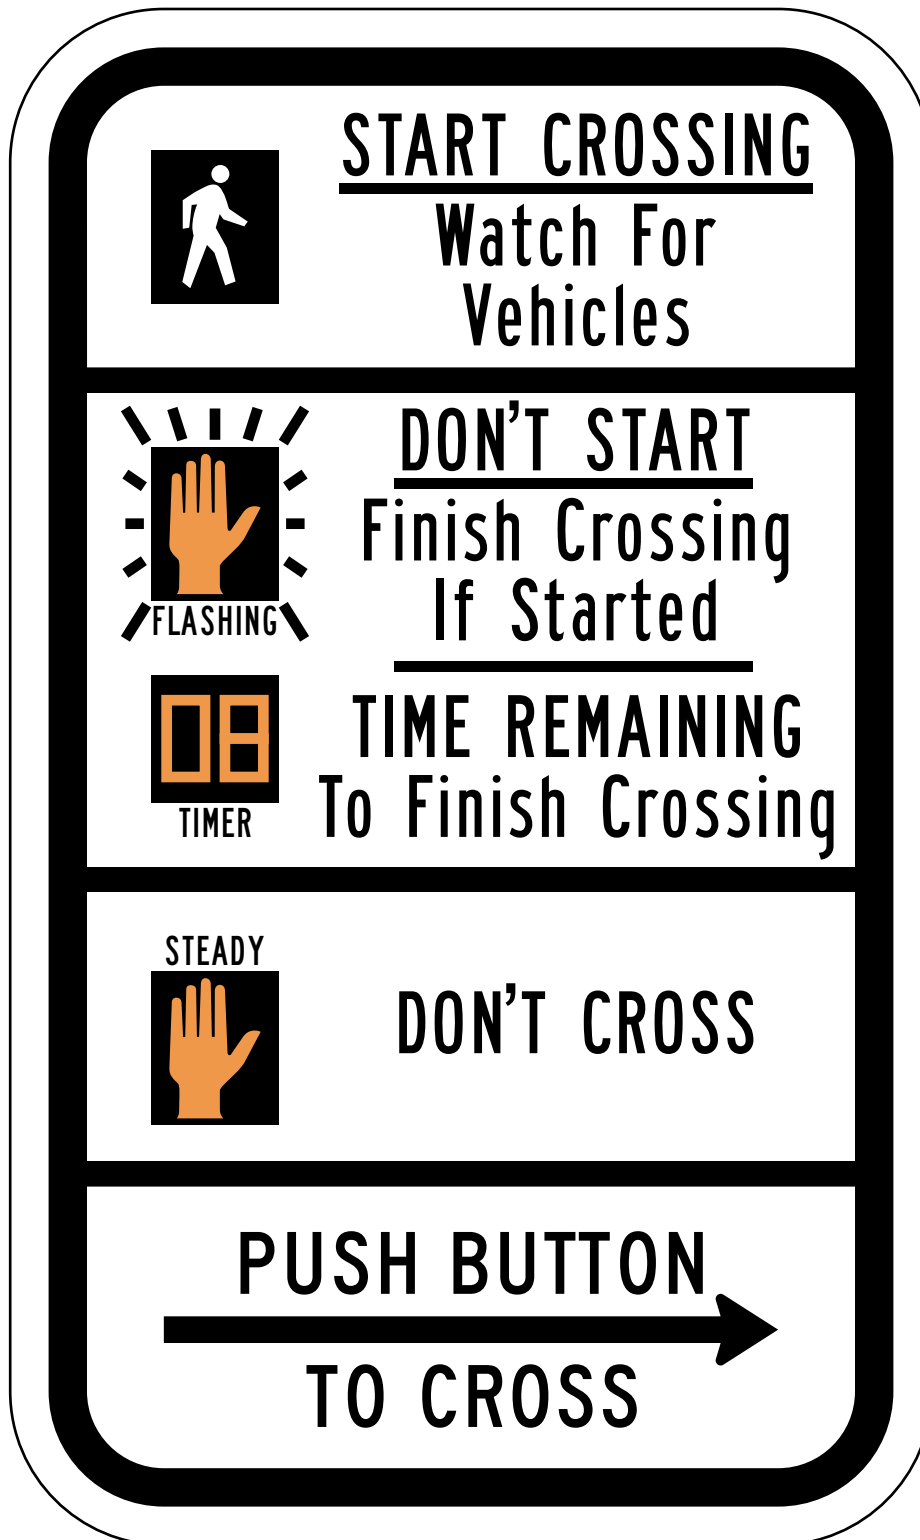

R10-3e

Sign image from the Manual of Traffic Signs <<http://www.trafficsign.us/>>  
This sign image copyright Richard C. Moer. All rights reserved.

R10-3e

Sign image from the Manual of Traffic Signs <<http://www.trafficsign.us/>>  
This sign image copyright Richard C. Moer. All rights reserved.