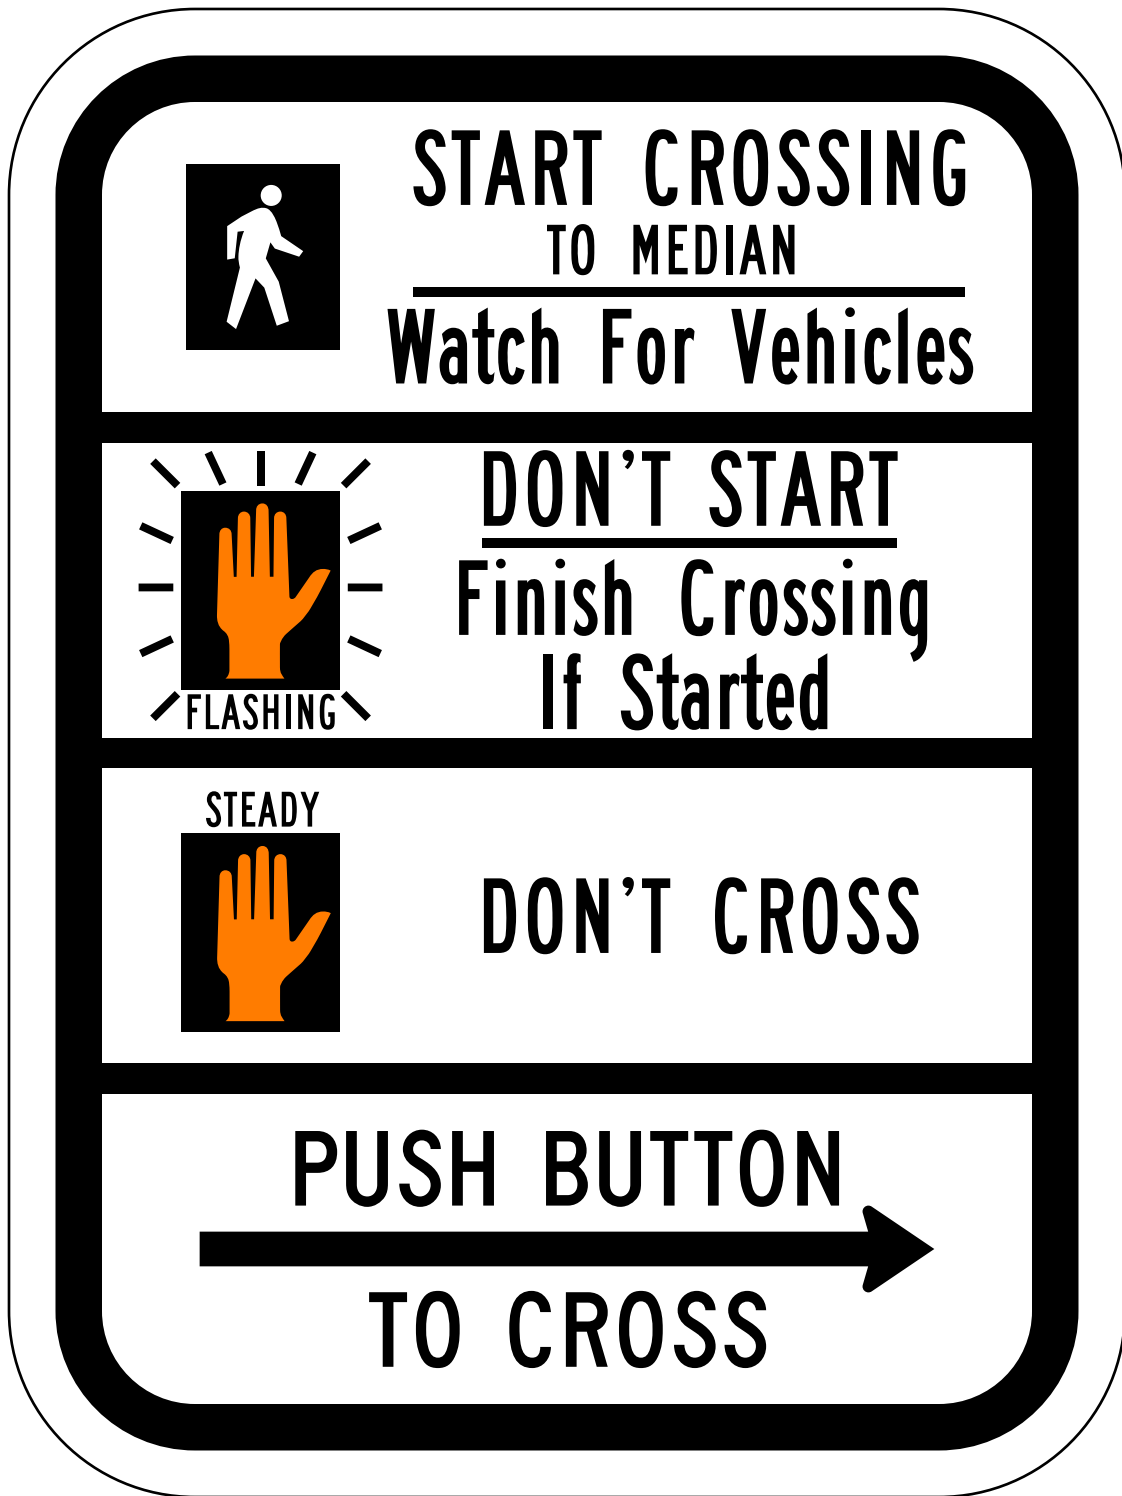

**R10-3d**

**Pedestrian Signal Information (Two-Stage Crossing)**

Sign image from the Manual of Traffic Signs <<http://www.trafficsign.us/>>  
This sign image copyright Richard C. Moeur. All rights reserved.