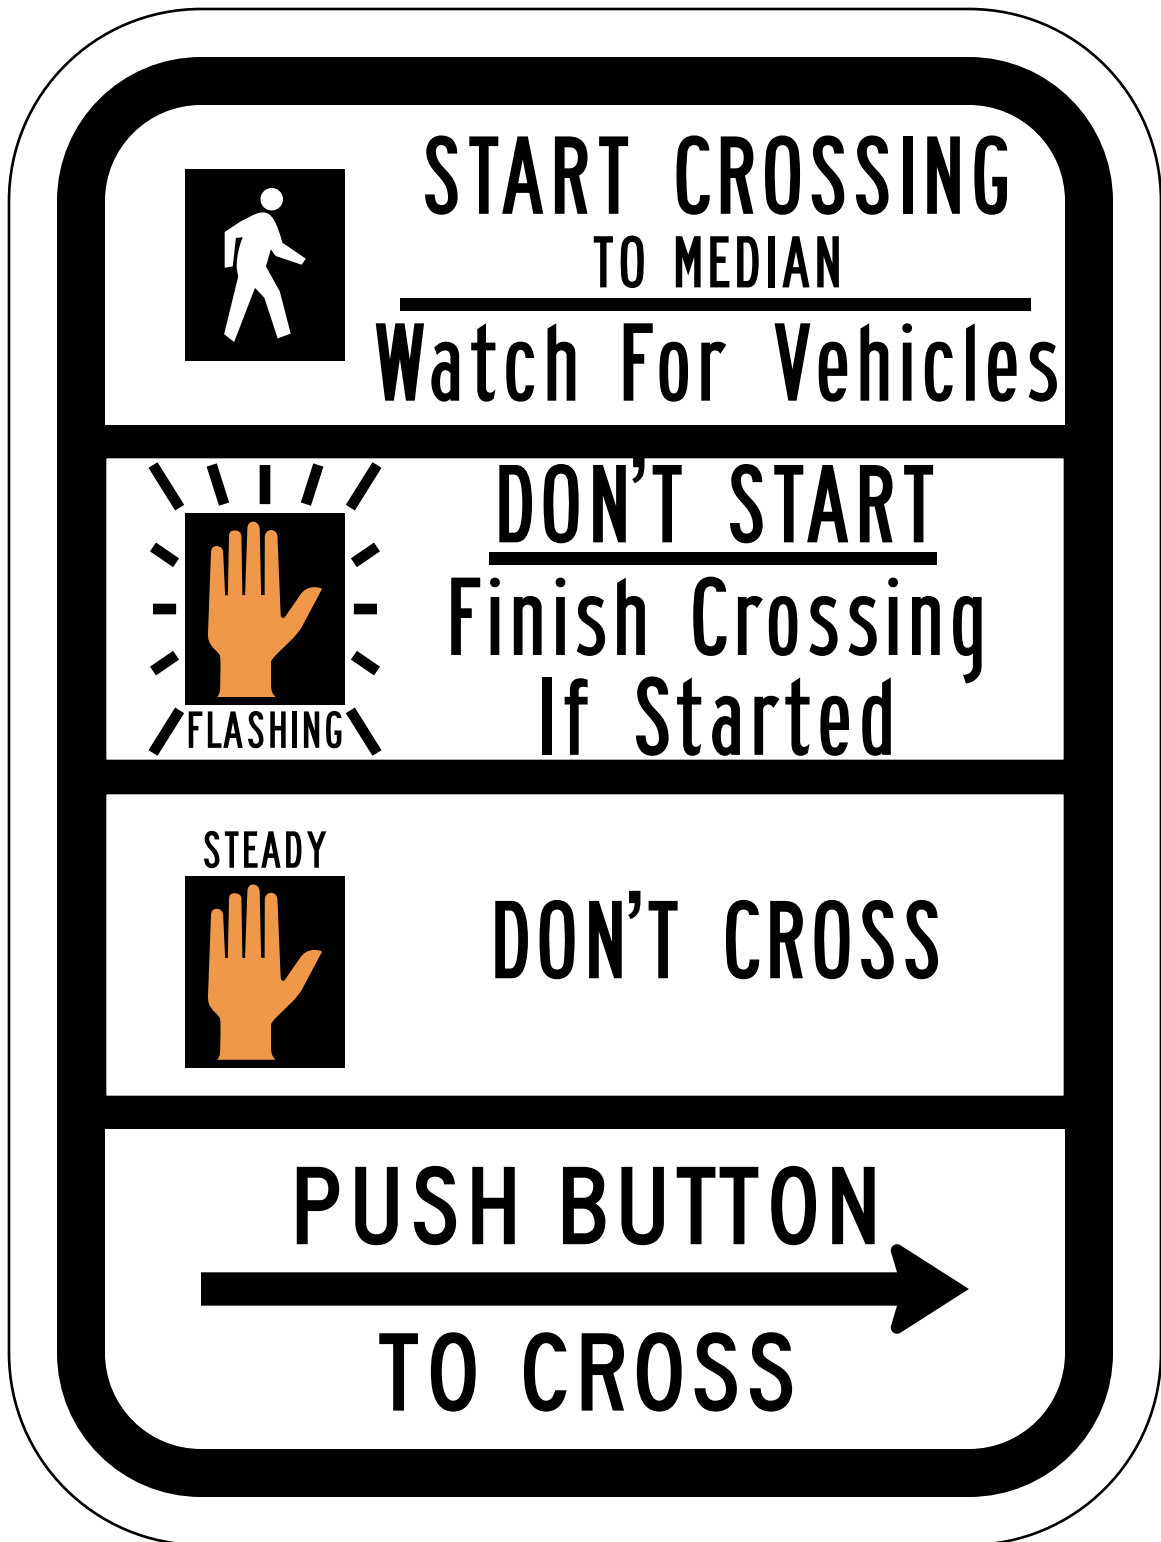

R10-3d

Sign image from the Manual of Traffic Signs <<http://www.trafficsign.us/>>
This sign image copyright Richard C. Moeur. All rights reserved.

R10-3d

Sign image from the Manual of Traffic Signs <<http://www.trafficsign.us/>>
This sign image copyright Richard C. Moeur. All rights reserved.