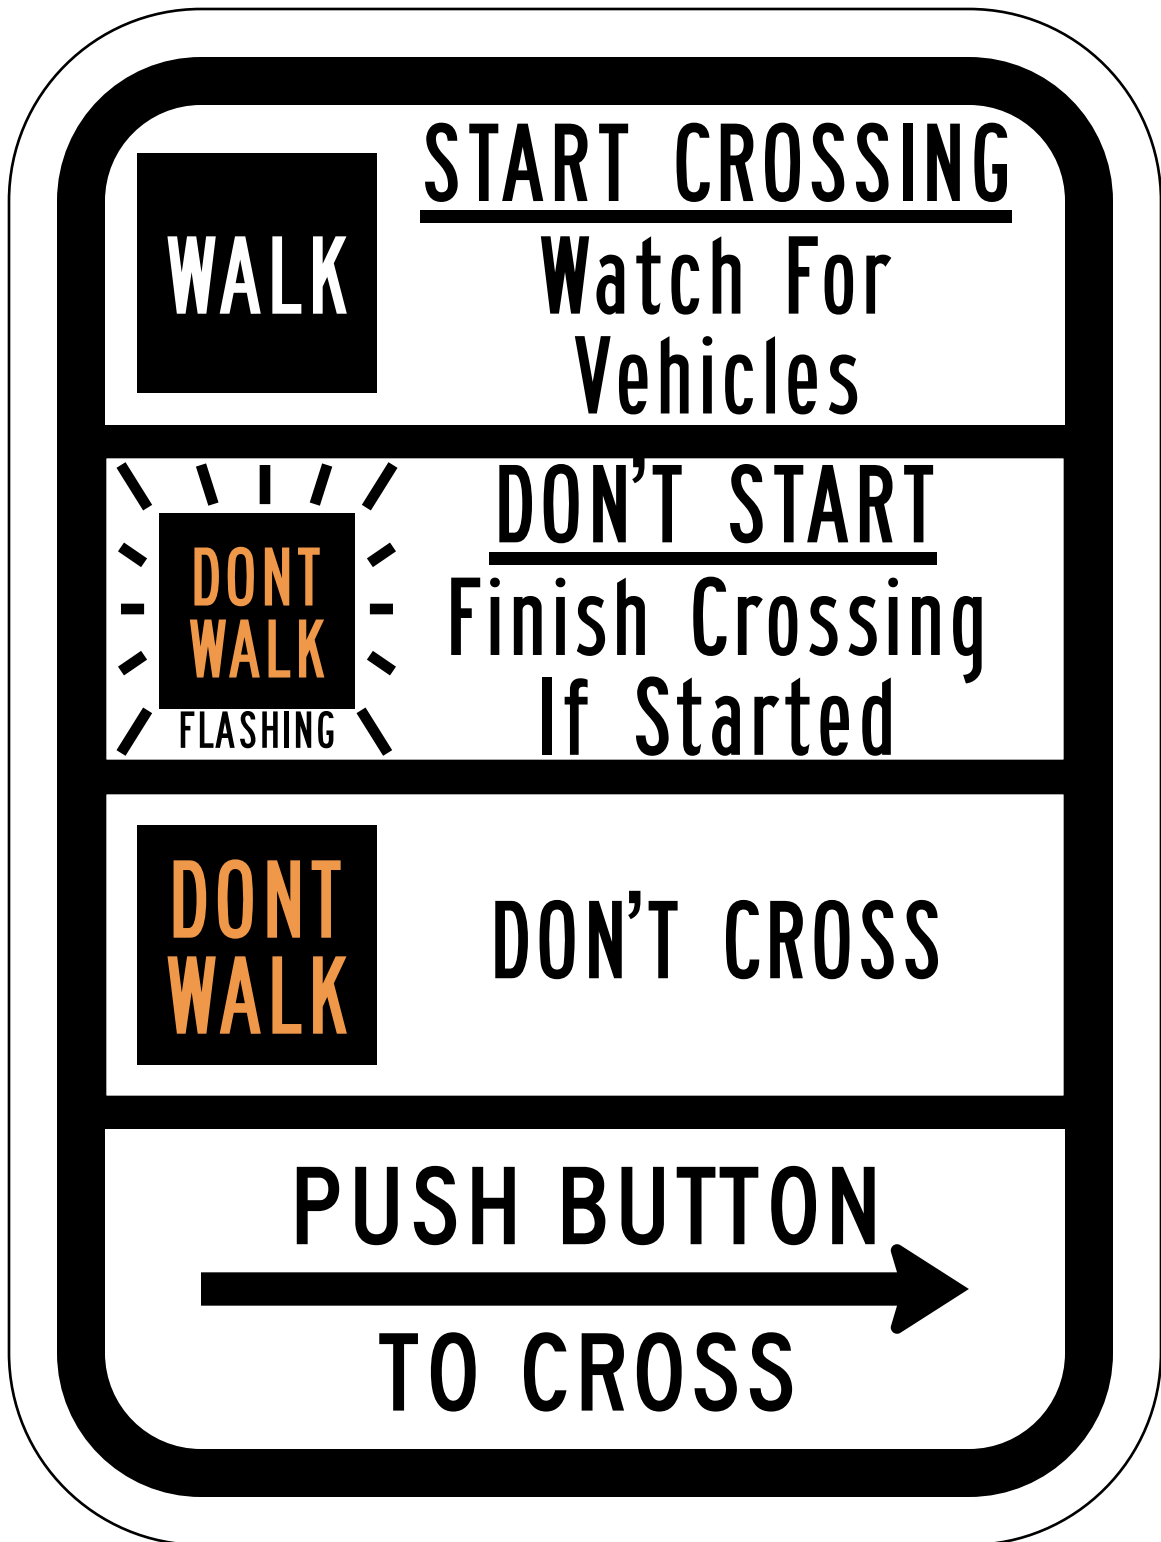

R10-3c

Sign image from the Manual of Traffic Signs <<http://www.trafficsign.us/>>
This sign image copyright Richard C. Moeur. All rights reserved.

R10-3c

Sign image from the Manual of Traffic Signs <<http://www.traffic-sign.us/>>
This sign image copyright Richard C. Moeur. All rights reserved.