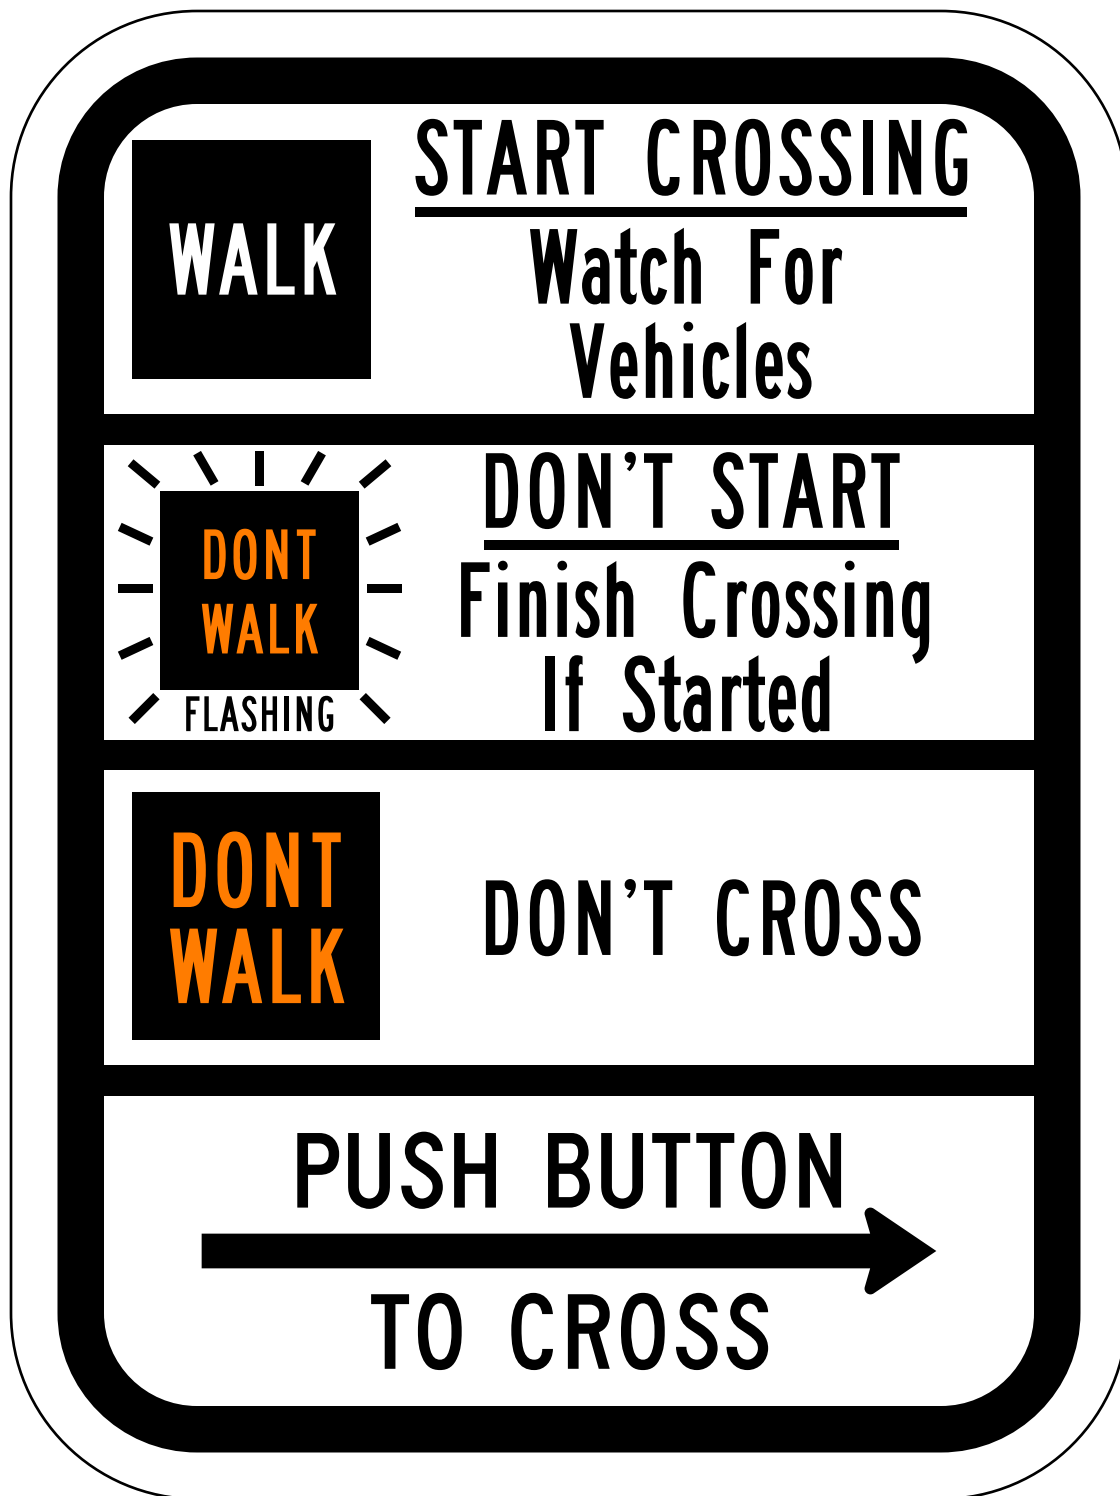

R10-3c

**Pedestrian Signal Information (Walk / Don't Walk)**

Sign image from the Manual of Traffic Signs <<http://www.trafficsign.us/>>  
This sign image copyright Richard C. Moeur. All rights reserved.

R10-3c

**Pedestrian Signal Information (Walk / Don't Walk)**

Sign image from the Manual of Traffic Signs <<http://www.traffic-sign.us/>>  
This sign image copyright Richard C. Moeur. All rights reserved.