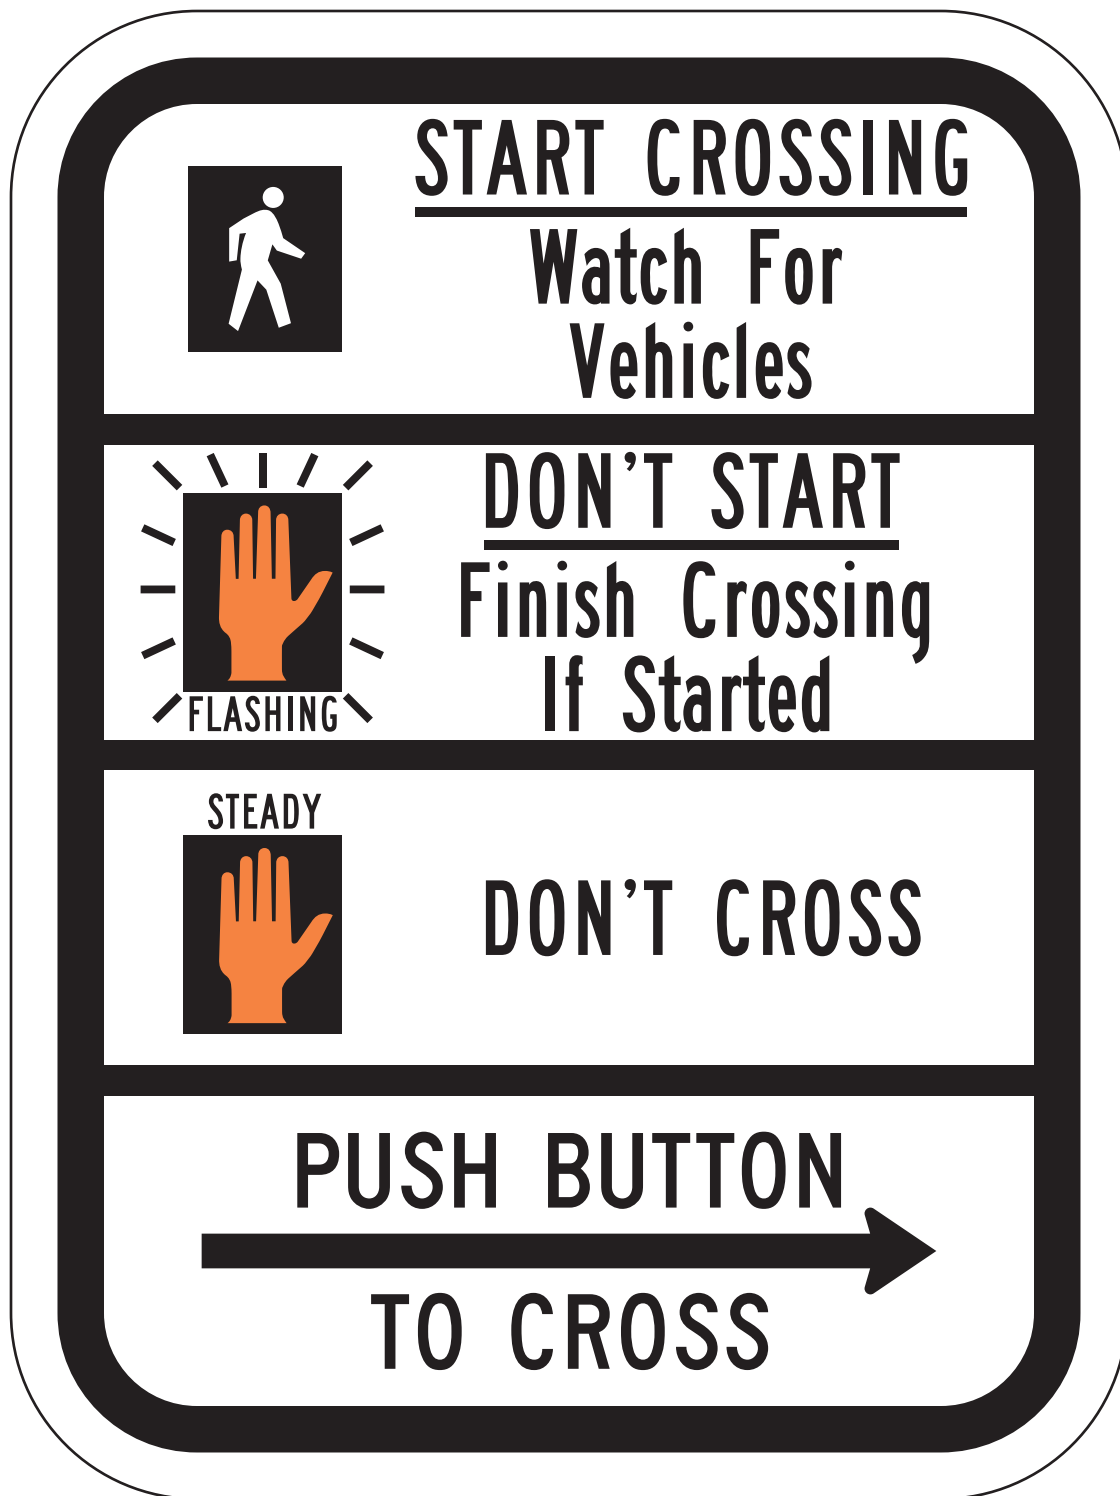

**R10-3b**

**Pedestrian Signal Information (Symbol)**

Sign image from the Manual of Traffic Signs <<http://www.traffic signs.us/>>  
This sign image copyright Richard C. Moeur. All rights reserved.

**R10-3b**

**Pedestrian Signal Information (Symbol)**

Sign image from the Manual of Traffic Signs <<http://www.trafficsign.us/>>  
This sign image copyright Richard C. Moeur. All rights reserved.