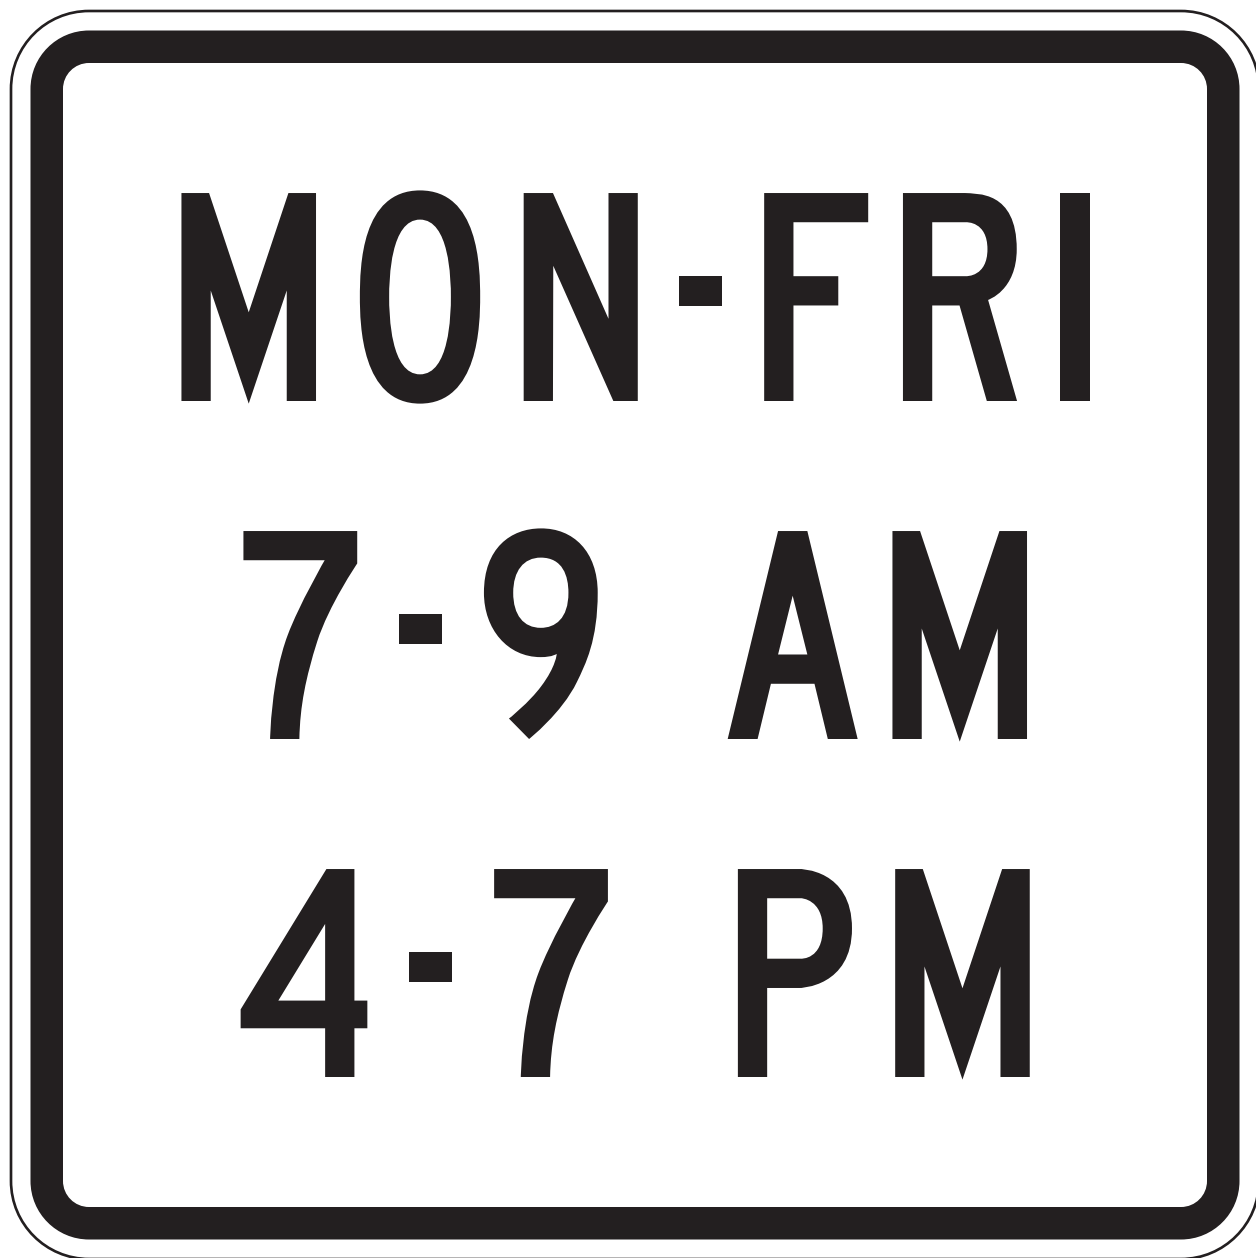

R10-20a (2 line)

Sign image from the Manual of Traffic Signs <<http://www.trafficsign.us/>>
This sign image copyright Richard C. Moeur. All rights reserved.

R10-20a (3 line)

Sign image from the Manual of Traffic Signs <<http://www.traffic sign.us/>>
This sign image copyright Richard C. Moeur. All rights reserved.

MONDAY

TUESDAY

WEDNESDAY

THURSDAY

FRIDAY

SATURDAY

TUE WED

THU