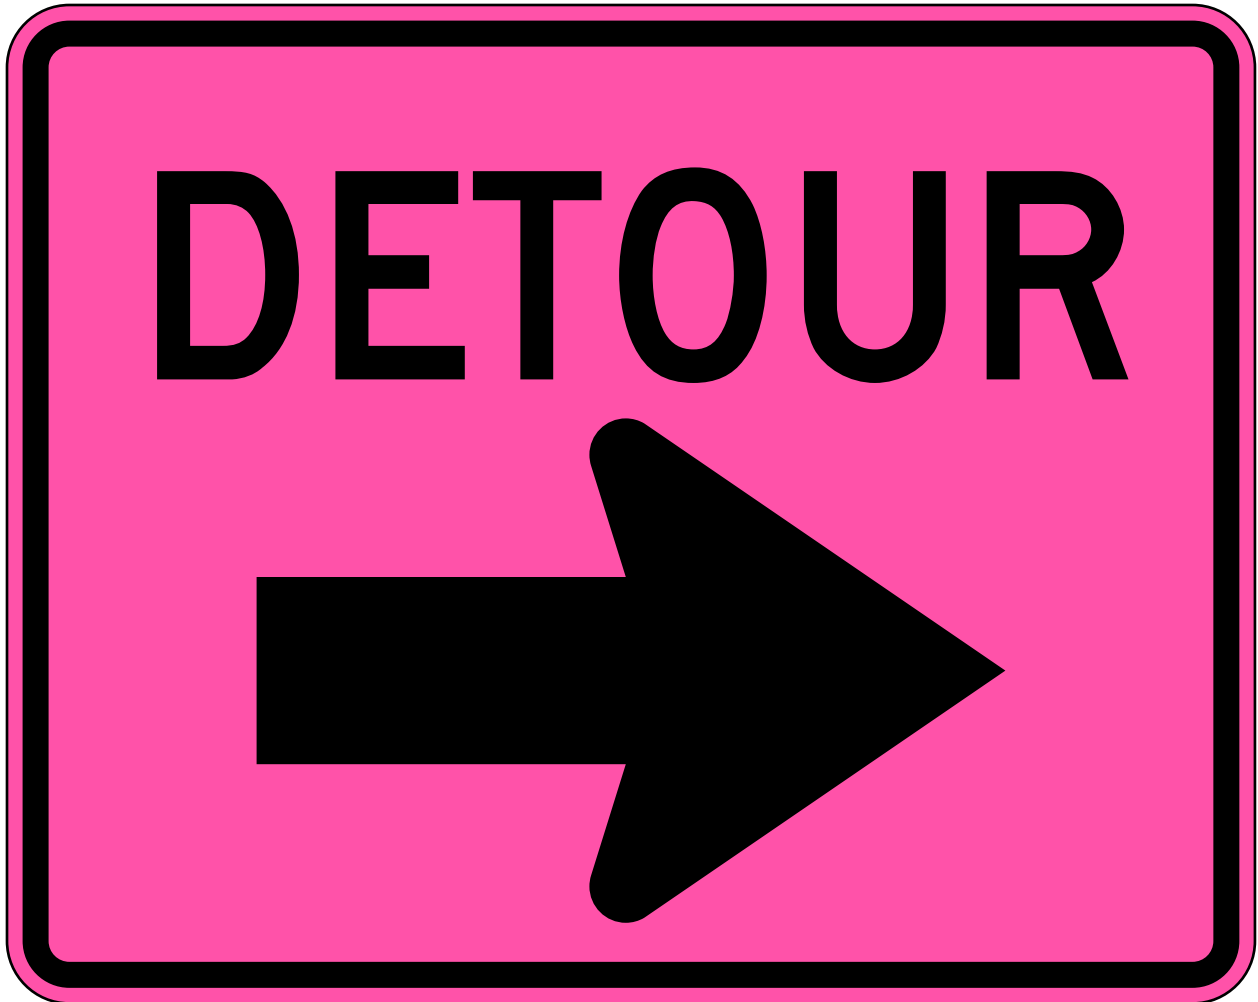

**M4-9L**  
**Detour (Left Arrow)**

Sign image from the Manual of Traffic Signs <<http://www.trafficsign.us/>>  
This sign image copyright Richard C. Moeur. All rights reserved.

**M4-9R**  
**Detour (Right Arrow)**

Sign image from the Manual of Traffic Signs <<http://www.trafficsign.us/>>  
This sign image copyright Richard C. Moeur. All rights reserved.

**M4-9L**  
**Detour (Left Arrow)**

Sign image from the Manual of Traffic Signs <<http://www.trafficsign.us/>>  
This sign image copyright Richard C. Moeur. All rights reserved.

**M4-9R**  
**Detour (Right Arrow)**

Sign image from the Manual of Traffic Signs <<http://www.trafficsign.us/>>  
This sign image copyright Richard C. Moeur. All rights reserved.