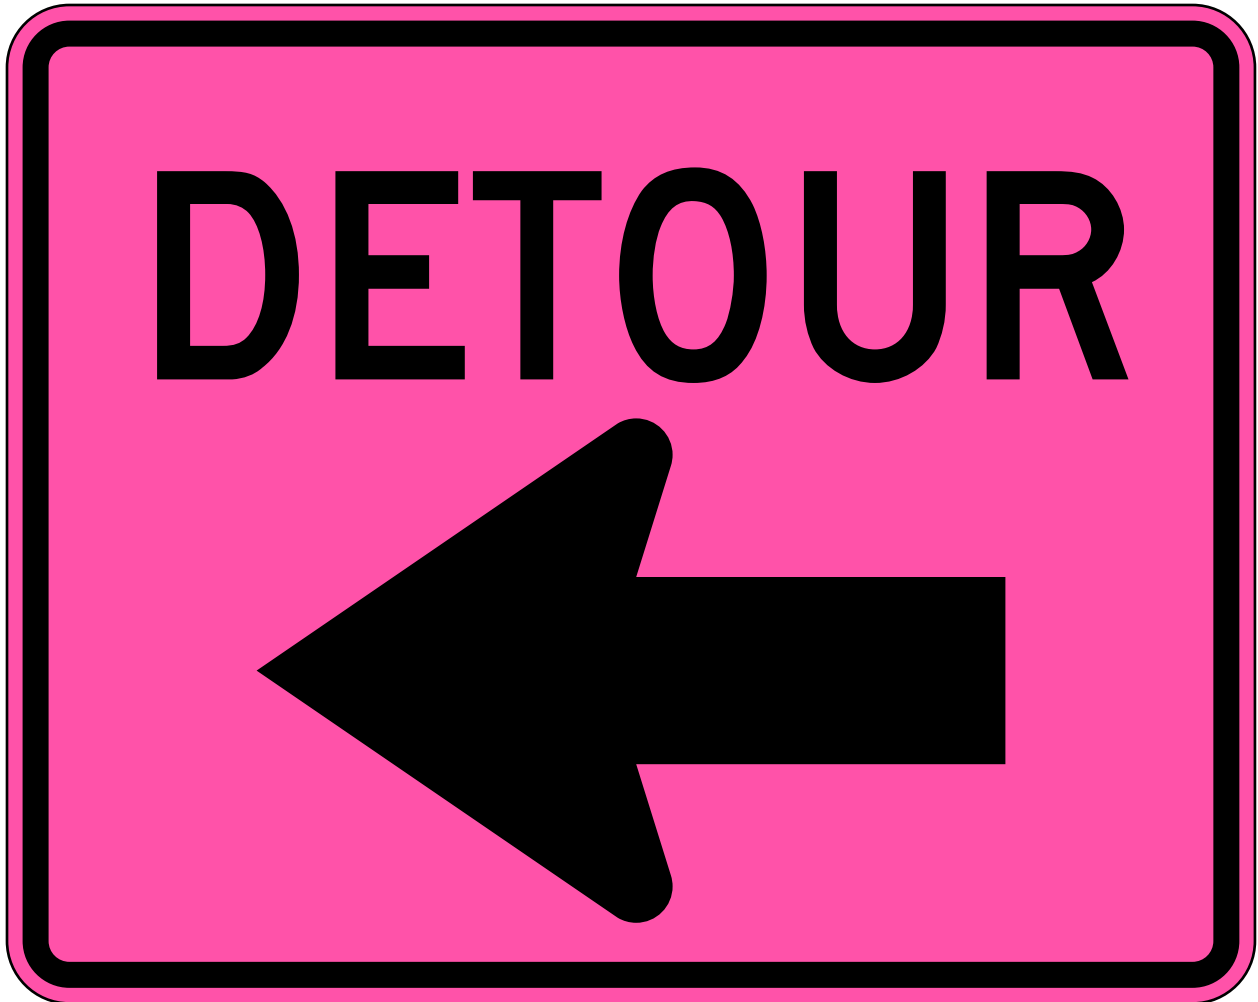

**M4-9L**  
**Detour (Left Arrow)**

Sign image from the Manual of Traffic Signs <<http://www.trafficsign.us/>>  
This sign image copyright Richard C. Moeur. All rights reserved.

**M4-9R**  
**Detour (Right Arrow)**

Sign image from the Manual of Traffic Signs <<http://www.trafficsign.us/>>  
This sign image copyright Richard C. Moeur. All rights reserved.

**M4-9L**  
**Detour (Left Arrow)**

Sign image from the Manual of Traffic Signs <<http://www.trafficsign.us/>>  
This sign image copyright Richard C. Moeur. All rights reserved.

**M4-9R**  
**Detour (Right Arrow)**

Sign image from the Manual of Traffic Signs <<http://www.trafficsign.us/>>  
This sign image copyright Richard C. Moeur. All rights reserved.